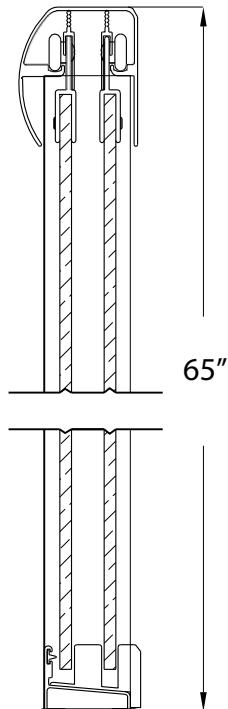

All dimensions are subject to change and variation without notice.

Revised 1/26/2022