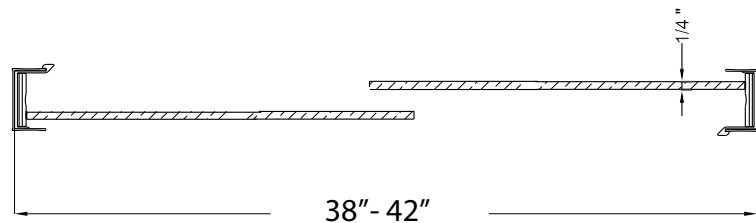

All dimensions are subject to change and variation without notice.

Revised 1/26/2022