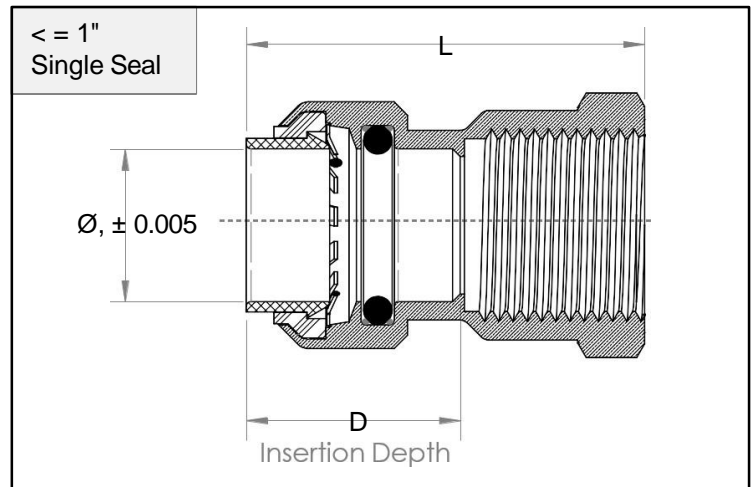

Push Connect[®] Brass FIP Adapters

Product Specifications

Page 2 of 2

MATERIALS & SPECIFICATIONS

#	Component	Material	
		<= 1"	> 1"
1	Body	Lead Free Brass	Lead Free Brass
2	Seat Ring	POM	Lead Free Brass
3	Push Ring	POM	Lead Free Brass
4	Grip ring	Stainless Steel	Stainless Steel
5	O-Ring Seal	EPDM70	EPDM70

DIMENSIONS

#	Ø	D	L
MLU882FLF	TBD	TBD	TBD
MLU069LF	0.515	0.81	1.53
MLU072LF	0.64	1	1.68
MLU088LF	0.88	1.06	1.97
MLU094LF	1.142	1.31	2.14
MLU069LF-S	0.515	0.81	1.53
MLU072LF-S	0.64	1	1.68
MLU088LF-S	0.88	1.06	1.97
MLU094LF-S	1.142	1.31	2.14