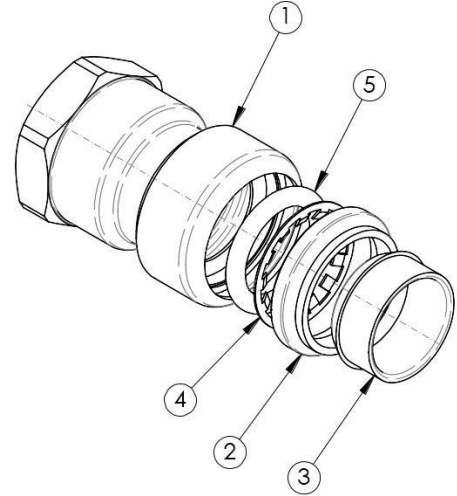

FORCES FOR MECHANICAL SEPARATION TEST

Nominal Size		Longitudinal (Pull) Test	
Inches	mm	Lbf	N
3/8 or <	10 or <	100	444.8
1/2	13	150	667
3/4	19	275	1223.2
1	25	475	2112.8

✓To Submit	Part #	Size
	MLU882FLF	1/4" x 1/4"
	MLU069LF	3/8" x 3/8"
	MLU072LF	1/2" x 1/2"
	MLU088LF	3/4" x 3/4"
	MLU094LF	1" x 1"
	MLU069LF-S	3/8" x 3/8" w/ Stiffener
	MLU072LF-S	1/2" x 1/2" w/ Stiffener
	MLU088LF-S	3/4" x 3/4" w/ Stiffener
	MLU094LF-S	1" x 1" w/ Stiffener

Push Connect[®] Brass FIP Adapters

Product Specifications

Page 2 of 2

MATERIALS & SPECIFICATIONS

#	Component	Material	
		<= 1"	> 1"
1	Body	Lead Free Brass	Lead Free Brass
2	Seat Ring	POM	Lead Free Brass
3	Push Ring	POM	Lead Free Brass
4	Grip ring	Stainless Steel	Stainless Steel
5	O-Ring Seal	EPDM70	EPDM70

DIMENSIONS

#	Ø	D	L
MLU882FLF	TBD	TBD	TBD
MLU069LF	0.515	0.81	1.53
MLU072LF	0.64	1	1.68
MLU088LF	0.88	1.06	1.97
MLU094LF	1.142	1.31	2.14
MLU069LF-S	0.515	0.81	1.53
MLU072LF-S	0.64	1	1.68
MLU088LF-S	0.88	1.06	1.97
MLU094LF-S	1.142	1.31	2.14