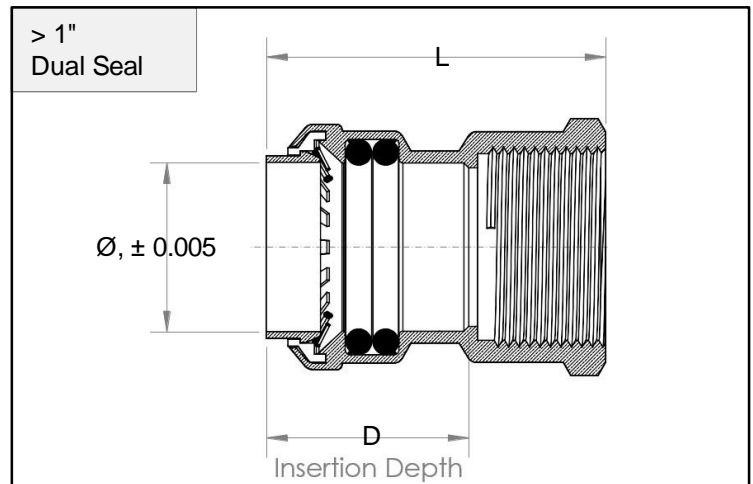

Push Connect[®] Brass FIP Adapters

Product Specifications

Page 2 of 2

MATERIALS & SPECIFICATIONS

#	Component	Material	
		<= 1"	> 1"
1	Body	Lead Free Brass	Lead Free Brass
2	Seat Ring	POM	Lead Free Brass
3	Push Ring	POM	Lead Free Brass
4	Grip ring	Stainless Steel	Stainless Steel
5	O-Ring Seal	EPDM70	EPDM70

DIMENSIONS

#	Ø	D	L
MLU882FLF	TBD	TBD	TBD
MLU069LF	0.515	0.81	1.53
MLU072LF	0.64	1	1.68
MLU088LF	0.88	1.06	1.97
MLU094LF	1.142	1.31	2.14
MLU069LF-S	0.515	0.81	1.53
MLU072LF-S	0.64	1	1.68
MLU088LF-S	0.88	1.06	1.97
MLU094LF-S	1.142	1.31	2.14