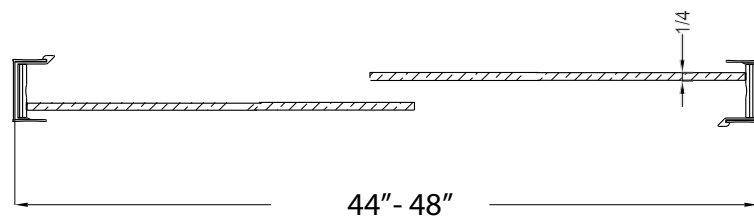

All dimensions are subject to change and variation without notice.

Revised 1/26/2022