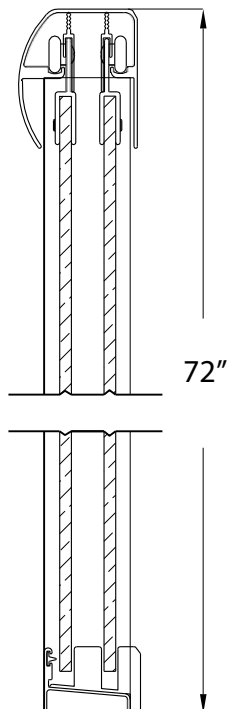

All dimensions are subject to change and variation without notice.

Revised 1/26/2022