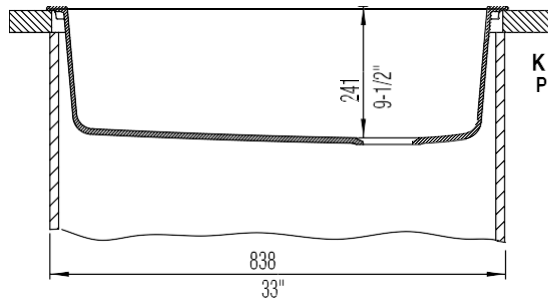

SILGRANIT® Single Bowl Dual Mount

Product Specifications

KNOCKOUT HOLE LOCATIONS
Pre-drilled for single-hole faucet.

Contact your sales representative for more information or visit our website at luxartcollection.com