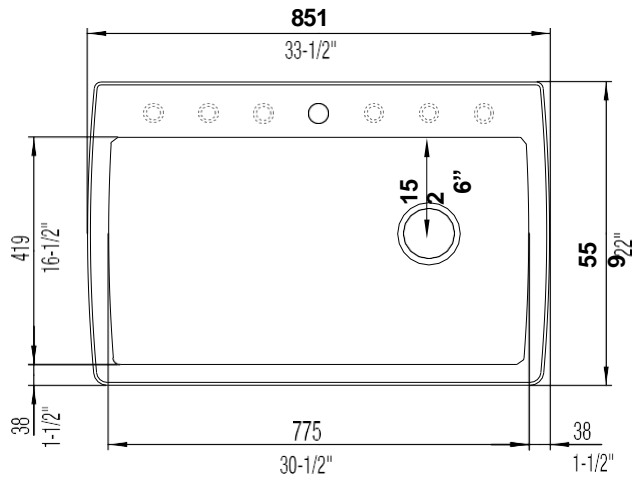

SILGRANIT® Single Bowl Dual Mount

Product Specifications

KNOCKOUT HOLE LOCATIONS
Pre-drilled for single-hole faucet.

Contact your sales representative for more information or visit our website at luxartcollection.com