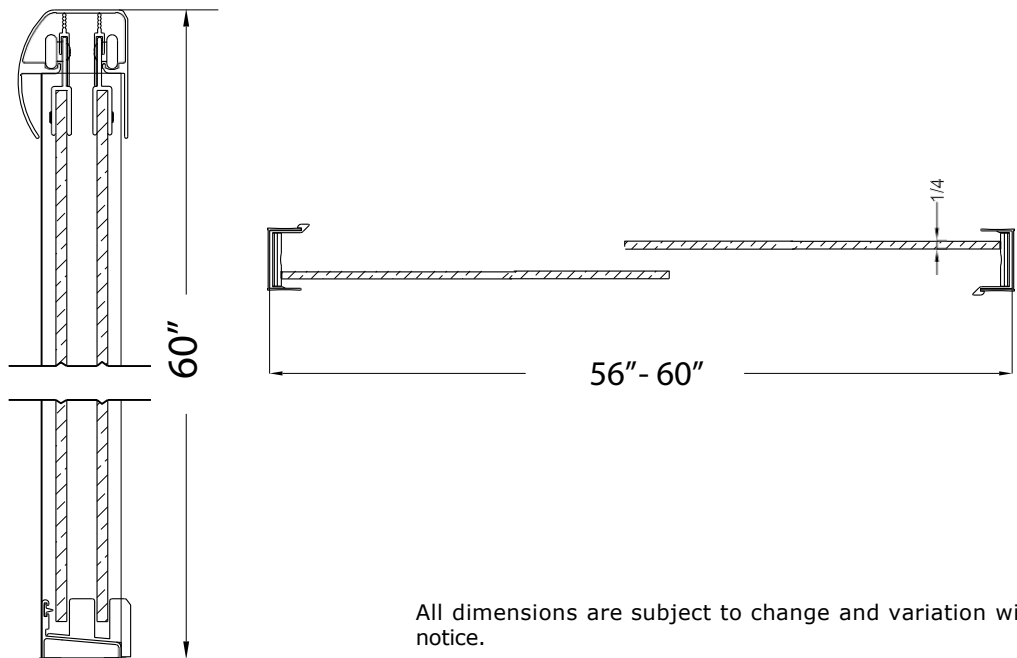

All dimensions are subject to change and variation without notice.