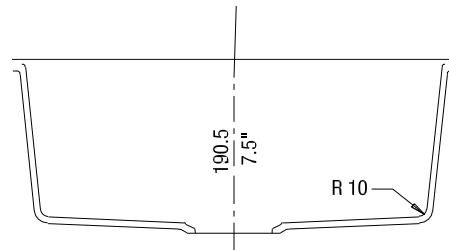

SILGRANIT® Single Bowl Undermount

LUXART®

Product Specifications

Contact your sales representative for more information or visit our website at luxartcollection.com

Revised 1/25/2019