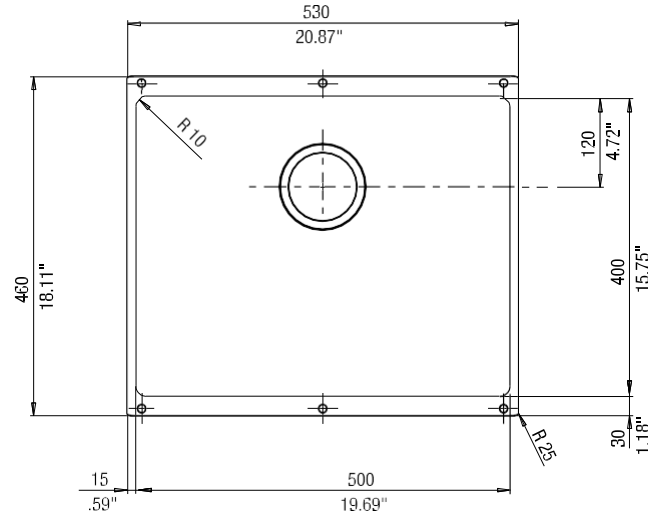

SILGRANIT® Single Bowl Undermount

LUXART®

Product Specifications

Contact your sales representative for more information or visit our website at luxartcollection.com

Revised 1/25/2019