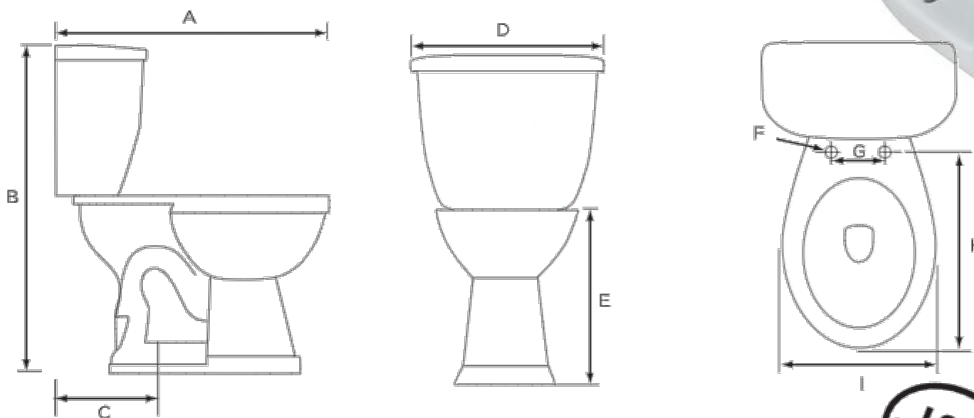

Lynx 1.6 Elongated, Two-Piece, Comfortable Height (ADA), 12" Right-Hand Flush

Product Specifications

Features

- Grade A Vitreous China
- ADA Compliant, 17" Height
- 2" Fully Glazed Trapway
- Siphon Jet Action Flushing
- Low Water Consumption of 1.6 GPF
- Color Matched Tank Lever
- Available in White Only
- 12" Rough-In
- Mainline Toilet Seat Sold Separately

Certifications

- IAPMO UPC
- ASME A112.19.2
- ADA ANSI A117.1
- 1000g MaP Rating

MLS013-008

Bowl	Tank	A	B	C	D	E	F	G	H	I
MLS10008	MLS10013	29-1/3"	32-5/8"	12"	18"	17"	1/2"	5-1/2"	18-1/2"	14"

All dimensions listed are nominal. Mainline® reserves the right to make product and material changes at any time without notice.