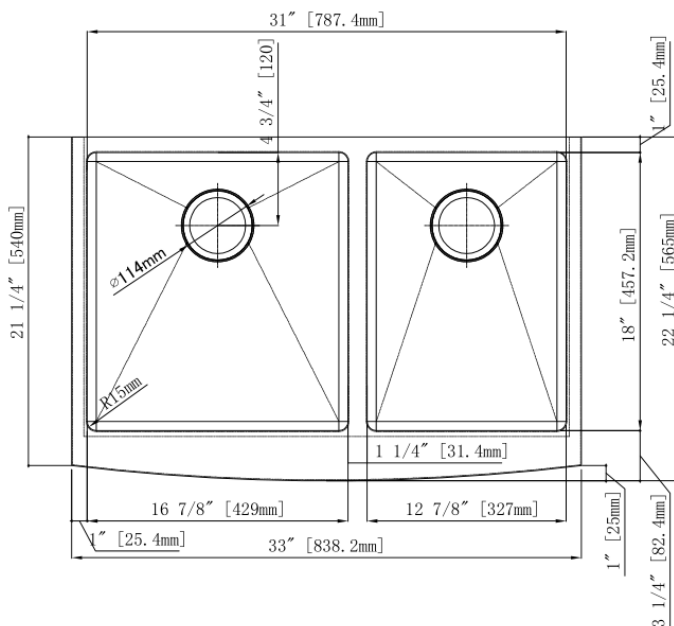

### Features

- 16 Gauge
- Type 304 Stainless Steel
- Apron Front
- Includes Mounting Clips
- Fully Undercoated
- Sound Absorption Pads
- Brushed Satin Finish

**Overall Size:** 33" x 22-1/4"

**Bowl Depth:** 10" (left); 10" (right)

**Minimum Cabinet Size:** 36"

**Drain Opening:** 3-1/2"

**Drain Placement:** Center Rear

**USE SINK AS CUTOUT TEMPLATE**

**LXNZAFD3322**

### Optional Accessories

- Bottom Basin Rack: LXNZAFD3322BG
- Basket Strainer: MLL7, ML18, ML14, ML15
- Soap Dispenser: CSD, LCSD, LGLSD

For cutout measurement: Use sink in sink box.

All dimensions listed are nominal. Luxart® reserves the right to make product and material changes at any time without notice.