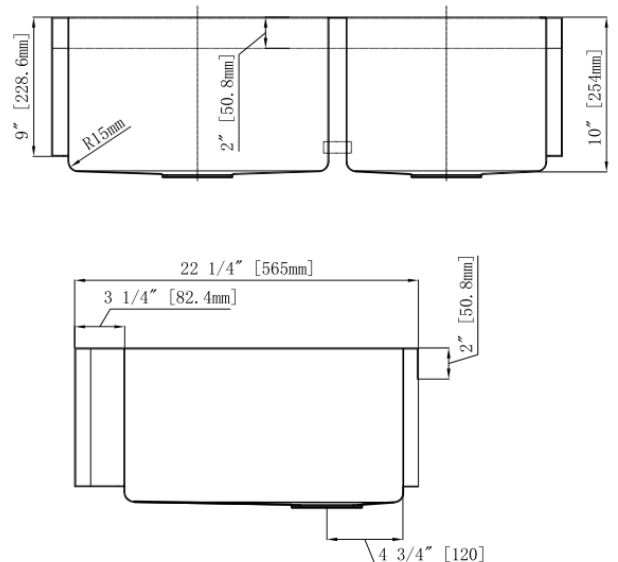

### Features

- 16 Gauge
- Type 304 Stainless Steel
- Apron Front
- Includes Mounting Clips
- Fully Undercoated
- Sound Absorption Pads
- Brushed Satin Finish

**Overall Size:** 33" x 22-1/4"

**Bowl Depth:** 10" (left); 10" (right)

**Minimum Cabinet Size:** 36"

**Drain Opening:** 3-1/2"

**Drain Placement:** Center Rear

**USE SINK AS CUTOUT TEMPLATE**

**LXNZAFD3322**

### Optional Accessories

- Bottom Basin Rack: LXNZAFD3322BG
- Basket Strainer: MLL7, ML18, ML14, ML15
- Soap Dispenser: CSD, LCSD, LGLSD

For cutout measurement: Use sink in sink box.

All dimensions listed are nominal. Luxart® reserves the right to make product and material changes at any time without notice.