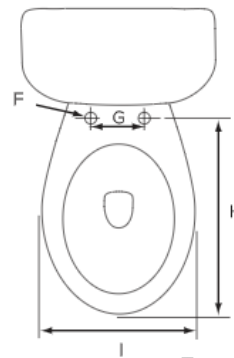

# Lynx 1.6 Elongated, Two-Piece, Comfortable Height (ADA), 12" Left-Hand Flush

### Features

- Grade A Vitreous China
- ADA Compliant, 17" Height
- 2" Fully Glazed Trapway
- Siphon Jet Action Flushing
- Low Water Consumption of 1.6 GPF
- Color Matched Tank Lever
- Available in White or Biscuit
- 12" Rough-In
- Mainline Toilet Seat Sold Separately

### Certifications

- IAPMO cUPC
- ASME A112.19.2
- ADA ANSI A117.1
- 1000g MaP Rating

**MLS031-027**

**MLS012-008**

Bowl	Tank	A	B	C	D	E	F	G	H	I
MLS10008	MLS10012	29-1/3"	32-5/8"	12"	18"	17"	1/2"	5-1/2"	18-1/2"	14"
MLS10027	MLS10031									