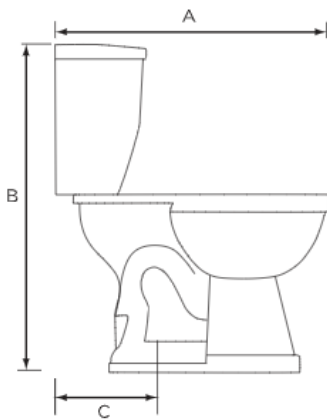

# Lynx 1.6 Elongated, Two-Piece, Comfortable Height (ADA), 12" Left-Hand Flush

### Features

- Grade A Vitreous China
- ADA Compliant, 17" Height
- 2" Fully Glazed Trapway
- Siphon Jet Action Flushing
- Low Water Consumption of 1.6 GPF
- Color Matched Tank Lever
- Available in White or Biscuit
- 12" Rough-In
- Mainline Toilet Seat Sold Separately

### Certifications

- IAPMO cUPC
- ASME A112.19.2
- ADA ANSI A117.1
- 1000g MaP Rating

**MLS031-027**

**MLS012-008**

Bowl	Tank	A	B	C	D	E	F	G	H	I
MLS10008	MLS10012	29-1/3"	32-5/8"	12"	18"	17"	1/2"	5-1/2"	18-1/2"	14"
MLS10027	MLS10031									