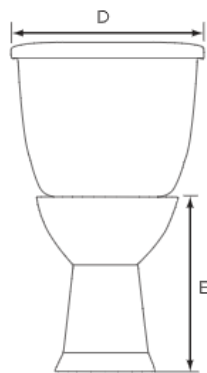

# Lynx 1.6 Elongated, Two-Piece, Comfortable Height (ADA), 12" Left-Hand Flush

### Features

- Grade A Vitreous China
- ADA Compliant, 17" Height
- 2" Fully Glazed Trapway
- Siphon Jet Action Flushing
- Low Water Consumption of 1.6 GPF
- Color Matched Tank Lever
- Available in White or Biscuit
- 12" Rough-In
- Mainline Toilet Seat Sold Separately

### Certifications

- IAPMO cUPC
- ASME A112.19.2
- ADA ANSI A117.1
- 1000g MaP Rating

**MLS031-027**

**MLS012-008**

Bowl	Tank	A	B	C	D	E	F	G	H	I
MLS10008	MLS10012	29-1/3"	32-5/8"	12"	18"	17"	1/2"	5-1/2"	18-1/2"	14"
MLS10027	MLS10031									