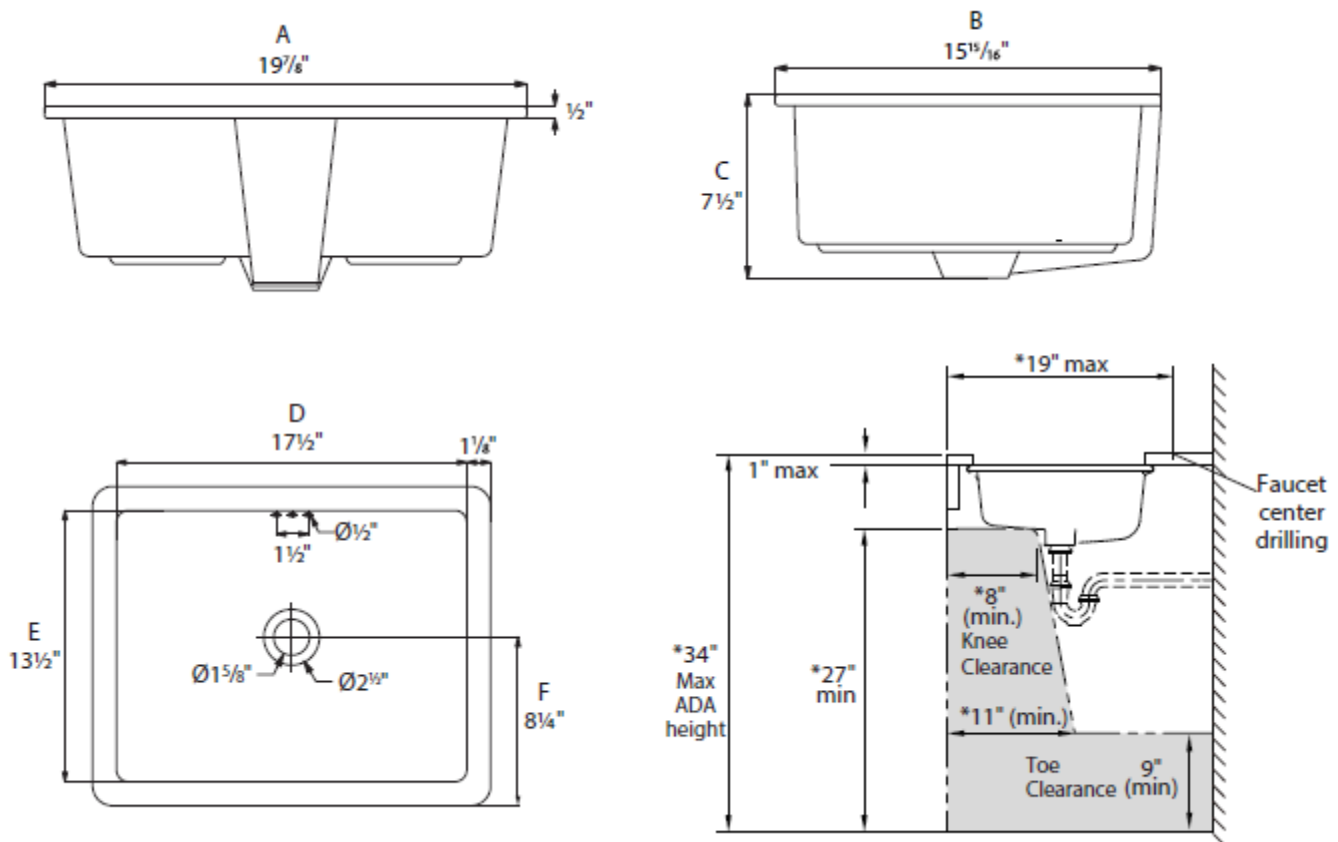

# Rectangle Undermount Lavatory, Trough Style

Product Specifications

**MAINLINE**

## Features

- Grade A Vitreous China
- Overall Dimensions: 17" X 13"
- Rear Overflow
- Mounting Hardware and Template Supplied
- Vertical Sides and Flat Bottom
- Available in White Only

# Rectangle Undermount Lavatory, Trough Style

## Product Specifications

To Submit	Bowl	Color	A	B	C	D	E	F
	MLS10422	White	19-7/8"	15-15/16"	7-1/2"	17-1/2"	13-1/2"	8-1/4"

Contact your sales representative for more information or visit our website at [mainlinecollection.com](http://mainlinecollection.com)