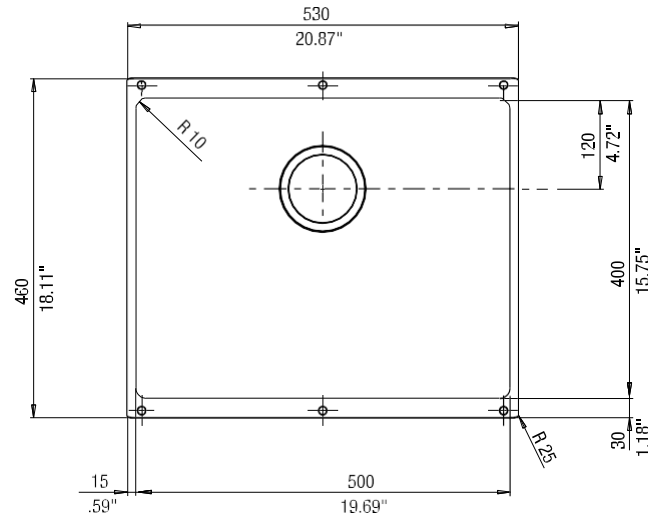

SILGRANIT® Single Bowl Undermount

LUXART®

Product Specifications

Contact your sales representative for more information or visit our website at luxartcollection.com

Revised 5/26/2021