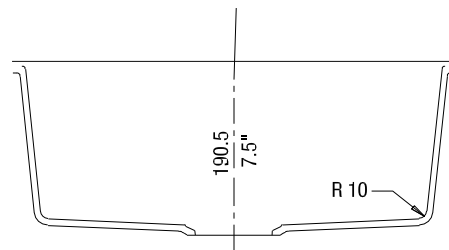

SILGRANIT® Single Bowl Undermount

LUXART®

Product Specifications

Contact your sales representative for more information or visit our website at luxartcollection.com

Revised 5/26/2021