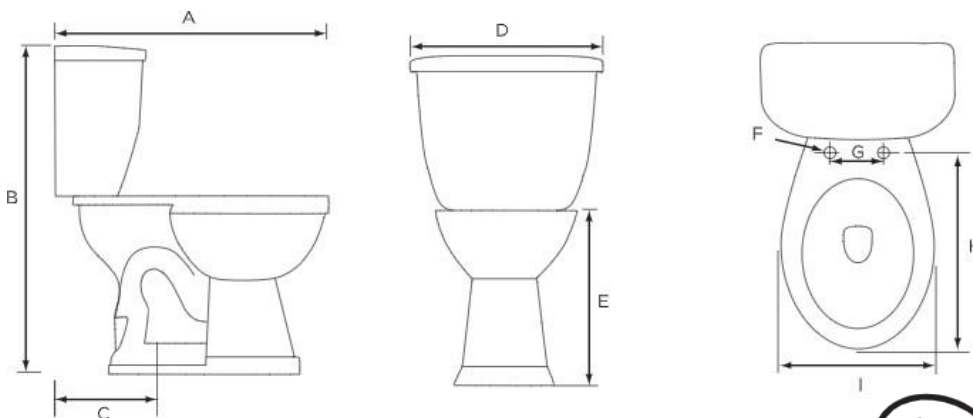

# Lynx 1.6 Elongated, Two-Piece, Comfortable Height (ADA), 12" Left-Hand Flush

**MAINLINE®**

### Features

- Grade A Vitreous China
- ADA Compliant, 17" Height
- 2" Fully Glazed Trapway
- Siphon Jet Action Flushing
- Low Water Consumption of 1.6 GPF
- Color Matched Tank Lever
- Available in White or Biscuit
- 12" Rough-In
- Mainline Toilet Seat Sold Separately

### Certifications

- IAPMO cUPC
- ASME A112.19.2
- ADAANSI A117.1
- 1000g MaP Rating

**MLS031-027**

**MLS012-008**

Bowl	Tank	A	B	C	D	E	F	G	H	I
MLS10008	MLS10012	29-1/3"	32-5/8"	12"	17"	17"	1/2"	5-1/2"	18-1/2"	14"
MLS10027	MLS10031									