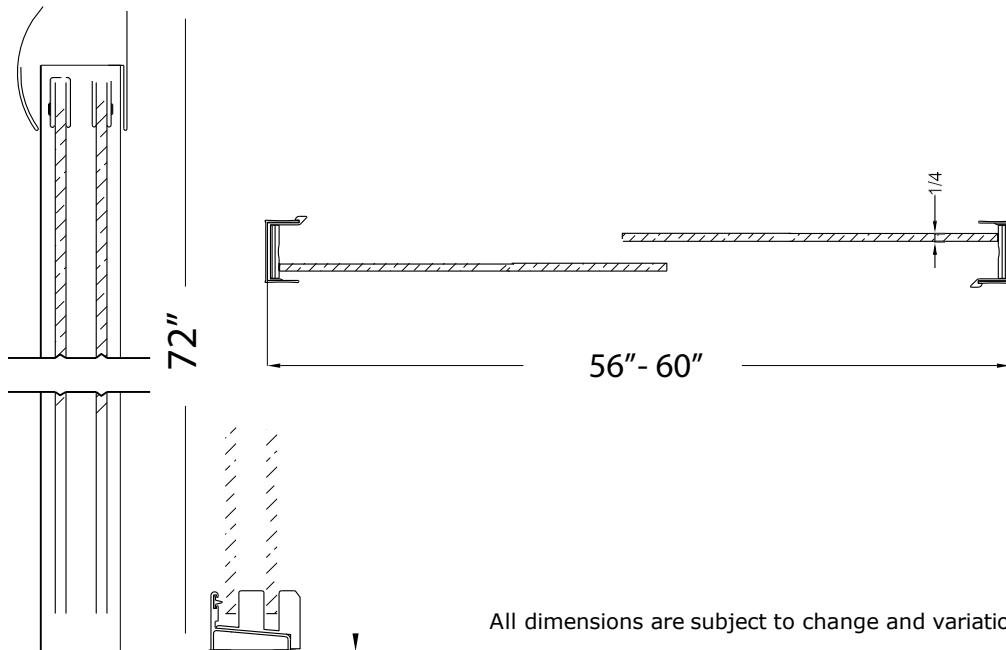

All dimensions are subject to change and variation without notice.

Revised 1/26/2022