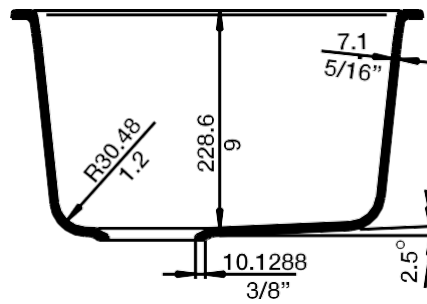

SILGRANIT® Single Bowl Undermount

LUXART®

Product Specifications

Contact your sales representative for more information or visit our website at luxartcollection.com