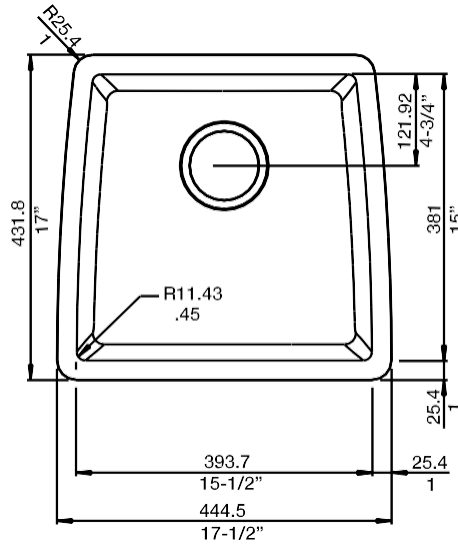

SILGRANIT® Single Bowl Undermount

LUXART®

Product Specifications

Contact your sales representative for more information or visit our website at luxartcollection.com