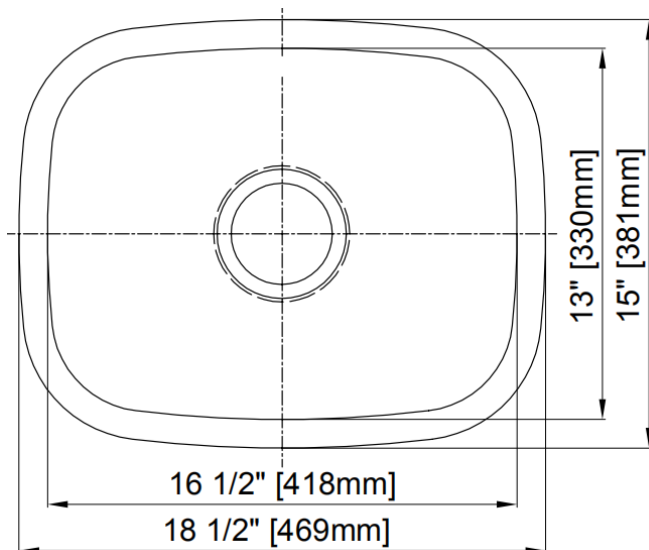

Single Bowl Bar/Prep Sink

Product Specifications

Features

- 16 Gauge
- Type 304 Stainless Steel
- Includes Mounting Clips
- Fully Undercoated
- Sound Absorption Pads
- Brushed Satin Finish

Overall Size: 18-1/2" x 15"

Bowl Depth: 8"

Minimum Cabinet Size: 18"

Drain Opening: 3-1/2"

Drain Placement: Center

USE SINK AS CUTOUT TEMPLATE

LXUS1518

Optional Accessories

- Bottom Basin Rack: MLUS1518BG
- Basket Strainer: MLL7, ML18, ML14, ML15
- Soap Dispenser: CSD, LCSD, LGLSD

For cutout measurement: Use sink in sink box.

All dimensions listed are nominal. Luxart® reserves the right to make product and material changes at any time without notice.

Contact your sales representative for more information or visit our website at luxartcollection.com