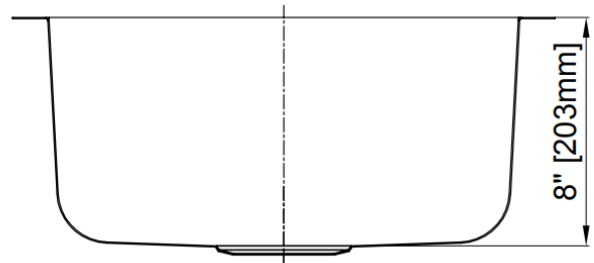

Single Bowl Bar/Prep Sink

Product Specifications

Features

- 16 Gauge
- Type 304 Stainless Steel
- Includes Mounting Clips
- Fully Undercoated
- Sound Absorption Pads
- Brushed Satin Finish

Overall Size: 18-1/2" x 15"

Bowl Depth: 8"

Minimum Cabinet Size: 18"

Drain Opening: 3-1/2"

Drain Placement: Center

USE SINK AS CUTOUT TEMPLATE

LXUS1518

Optional Accessories

- Bottom Basin Rack: MLUS1518BG
- Basket Strainer: MLL7, ML18, ML14, ML15
- Soap Dispenser: CSD, LCSD, LGLSD

For cutout measurement: Use sink in sink box.

All dimensions listed are nominal. Luxart® reserves the right to make product and material changes at any time without notice.

Contact your sales representative for more information or visit our website at luxartcollection.com