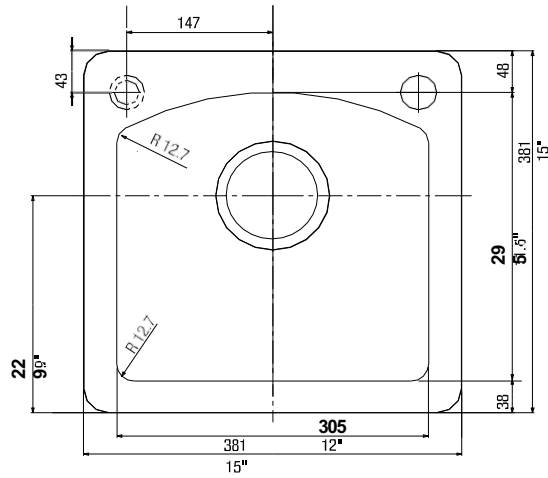

SILGRANIT® Bar Sink Dual Mount

Product Specifications

Contact your sales representative for more information or visit our website at luxartcollection.com