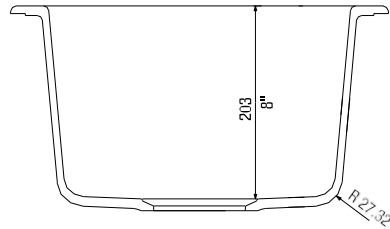

Product Specifications

Contact your sales representative for more information or visit our website at luxartcollection.com