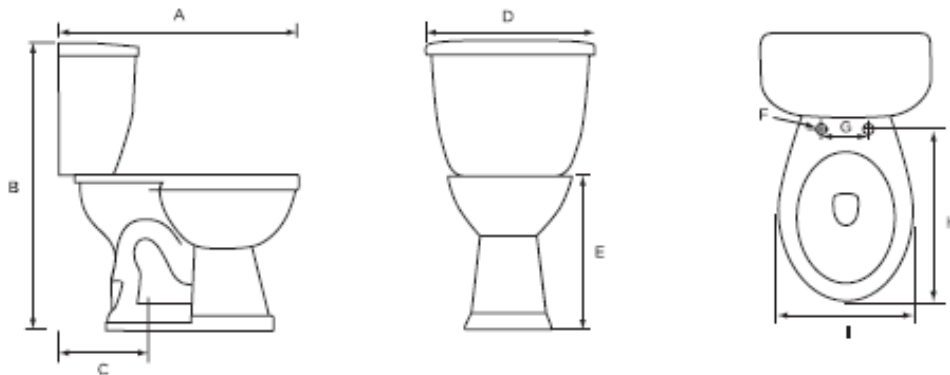

Aquila, White Two-Piece Round Front 0.8 Left-Hand Flush 12" Rough-in Toilet Kit

Product Specifications

Features

- Grade A Vitreous China
- Bowl Height of 15 1/2"
- 1 5/8" Fully Glazed Trapway
- 0.8 Gallons / 3.0 Liters Per Flush
- Ultra High Efficiency Toilet
- 12" Rough-In
- Left Hand Flush Lever
- Extra Large Footprint Bowl Design
- Mainline Toilet Seat Sold Separately

Certifications

- IAPMO cUPC Green
- ASME A112.19.2 / CSA B45.1
- Vitreous China Fixtures
- US EPA WaterSense
- MaP tested 600g
- Calgreen and LEED compliant

Bowl	Tank	A	B	C	D	E	F	G	H	I
MLS10425	MLS10427	26"	30-7/8"	12"	17-7/8"	15-1/2"	5/8"	5-1/2"	16-1/2"	14-3/8"