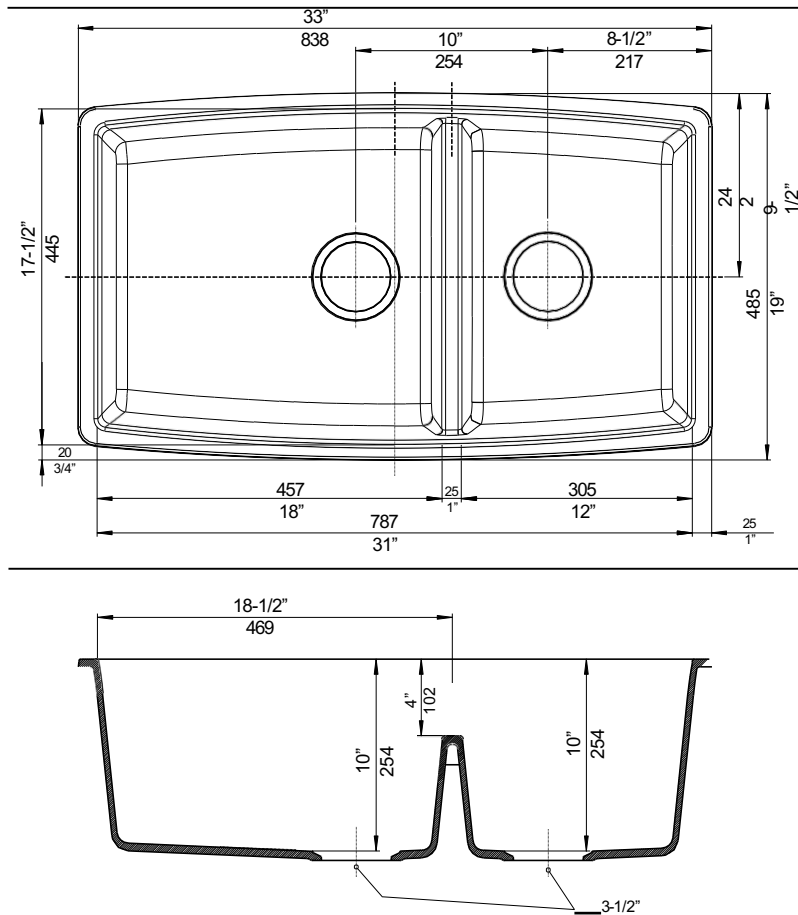

SILGRANIT®

LUXART.

Double Bowl 60/40 Low Divide Undermount

Product Specifications

Contact your sales representative for more information or visit our website at luxartcollection.com