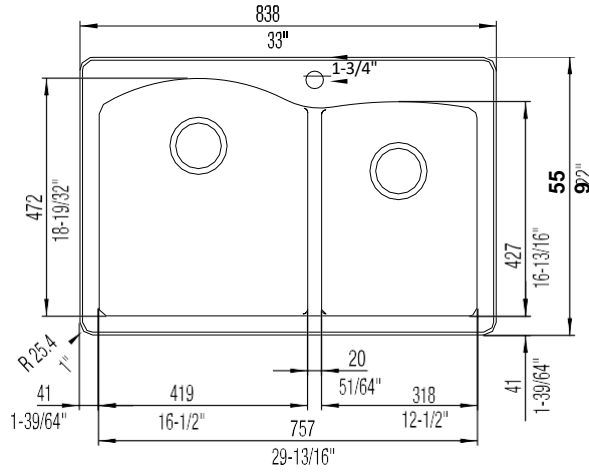

Model LX440215 shown in ANTHRACITE
** basket strainer not included*

FEATURES

- Required outside cabinet: 33" (drop-in), 36" (undermount)
- 80% solid granite
- Heat resistant up to 536°F
- Unsurpassed cleanability backed by industry leading 7 patents!
- Resistant to scratches, stains and all household acids and alkali solutions
- Template provided
- Undermount clips NOT included
- 1/2" deck thickness
- Versatile dual deck design can be installed as a drop-in or undermount
- Limited lifetime warranty

OPTIONAL ACCESORIES

- Celcon Disposal Flange with Strainer/Stopper: LX125
- Celcon Basket Strainer: LX105

CODE/STANDARDS COMPLIANCE

ANSI Z124.6-97
IAPMO/UPC listed

NOMINAL DIMENSIONS

OVERALL	CUTOUT SIZE	BOWL DEPTH		DRAIN DIAMETER
		LEFT	RIGHT	
33"X22"	32-1/4"x21-1/4"	9-1/2"	8"	3-1/2"

DFX cutout templates available on our website

All dimensions listed are nominal. Luxart® reserves the right to make product and material changes at any time without notice.

Contact your sales representative for more information or visit our website at luxartcollection.com

SILGRANIT®

Double Bowl 60/40 Offset Dual Mount

LUXART®

Product Specifications

KNOCKOUT HOLE LOCATIONS

Pre-drilled for single hole faucet.

Contact your sales representative for more information or visit our website at luxartcollection.com