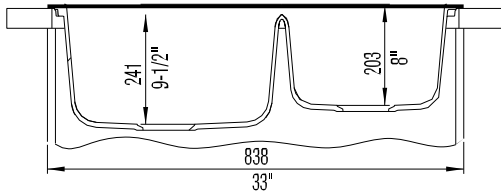

OPTIONAL ACCESORIES

- Celcon Disposal Flange with Strainer/Stopper: LX125
- Celcon Basket Strainer: LX105

CODE/STANDARDS COMPLIANCE

ANSI Z124.6-97
IAPMO/UPC listed

NOMINAL DIMENSIONS

OVERALL	CUTOUT SIZE	BOWL DEPTH		DRAIN DIAMETER
		LEFT	RIGHT	
33"X22"	32-1/4"x21-1/4"	9-1/2"	8"	3-1/2"

DFX cutout templates available on our website

All dimensions listed are nominal. Luxart® reserves the right to make product and material changes at any time without notice.

Contact your sales representative for more information or visit our website at luxartcollection.com

SILGRANIT®

Double Bowl 60/40 Offset Dual Mount

LUXART®

Product Specifications

KNOCKOUT HOLE LOCATIONS

Pre-drilled for single hole faucet.

Contact your sales representative for more information or visit our website at luxartcollection.com