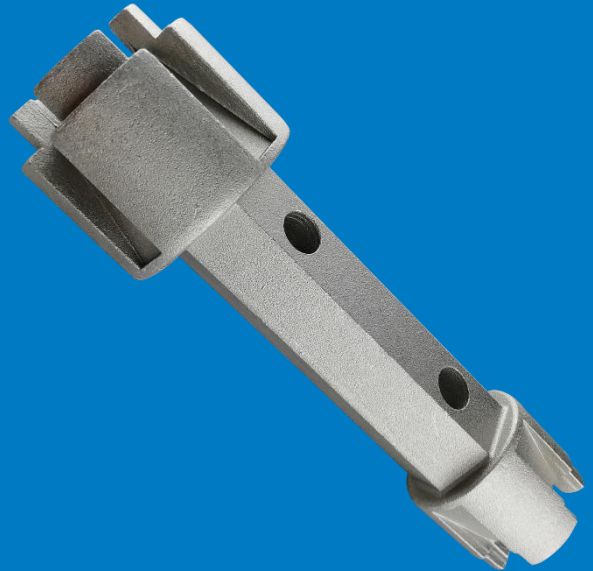

TUB SHOE WRENCH

FEATURES

- For installing and removing tub drains and spouts
- Durable die-cast aluminium

SPECIFICATIONS

✓ To Submit	Part #	Description	Max Pipe Capacity	Overall Length	Weight
	MLSHOEWR	Armada Tub Shoe Wrench	1.4 in	2.05 in	0.56 lbs