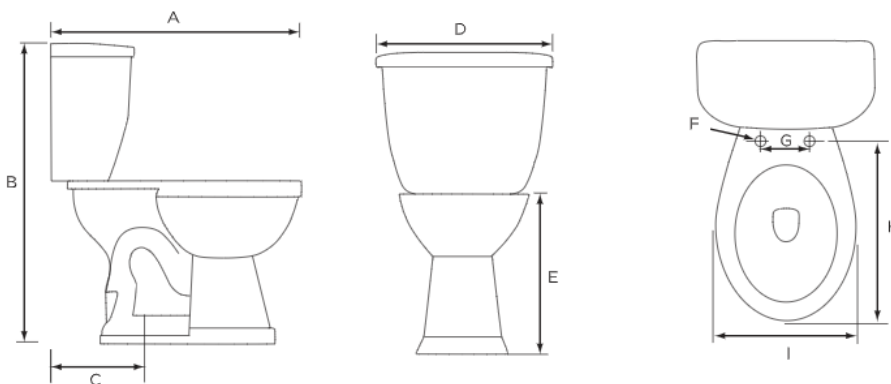

Lynx 1.6 Round, Two-Piece, Standard Height, 10" Left-Hand Flush

Product Specifications

Features

- Grade A Vitreous China
- Standard Height of 15-1/2"
- 2" Fully Glazed Trapway
- Siphon Jet Action Flushing
- Low Consumption of 1.6 GPF
- Color Matched Tank Lever
- Available in White Only
- Mainline Toilet Seat Sold Separately

Certifications

- IAPMO cUPC
- ASME A112.19.2
- ADA ANSI A117.1
- 800g MaP Rating

MLS014-011

Bowl	Tank	A	B	C	D	E	F	G	H	I
MLS10011	MLS10014	26-1/2"	30-1/2"	10"	19"	15-3/8"	1/2"	5-1/2"	16-1/2"	14-3/4"

Contact your sales representative for more information or visit our website at mainlinecollection.com