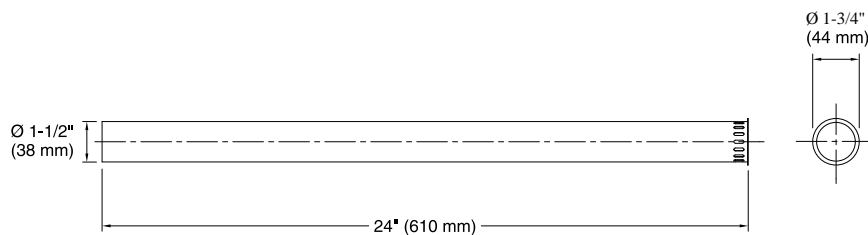

	CP	Polished Chrome
---	----	-----------------

Technical Information

All product dimensions are nominal.

Notes

Install this product according to the installation guide.