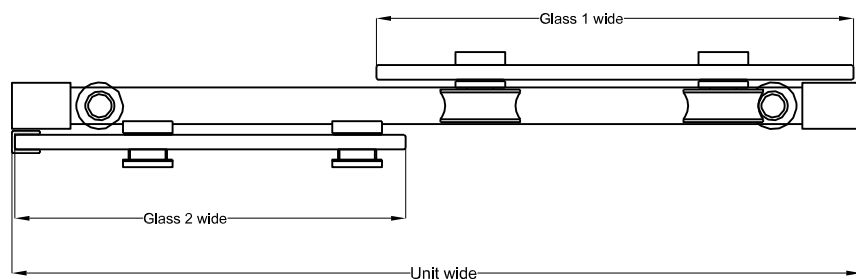

All dimensions are subject to change and variation without notice.

Revised 1/26/2022