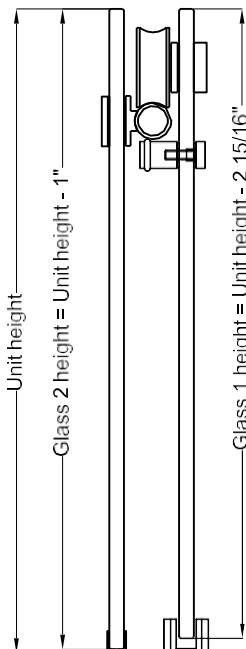

All dimensions are subject to change and variation without notice.

Revised 1/26/2022