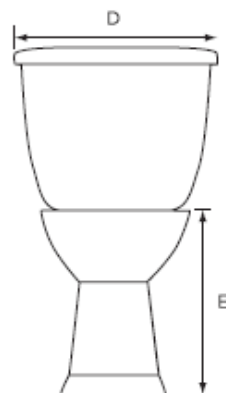

Lyra 1.6 Designer Series Round, Two-Piece, Standard Height, 12" Left-Hand Flush with Fluid Master 400A Ballcock

Product Specifications

Features

- Grade A Vitreous China
- Standard Height of 15-1/2"
- 2" Fully Glazed Trapway
- Siphon Jet Action Flushing
- Low Water Consumption of 1.6 GPF
- Tanks Equipped with Fluidmaster™ 400A Ballcock
- 12" Rough-In
- Color Matched Tank Lever
- Available in White or Biscuit
- Mainline Toilet Seat Sold Separately

Certifications

- IAPMO UPC
- ASME A112.19.2
- 800 MaP Rating

MLS017-011

To Submit	Bowl/Tank	A	B	C	D	E	F	G	H	I
	MLS10011 MLS10017	27-1/2"	29-7/8"	12"	17"	15-3/8"	1/2"	5-1/2"	26-1/2"	14-3/4"

All dimensions listed are nominal. Mainline® reserves the right to make product and material changes at any time without notice.