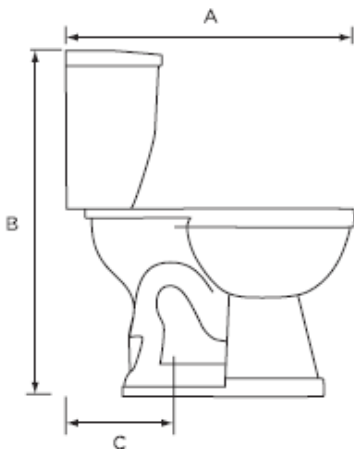

Lyra 1.6 Designer Series Round, Two-Piece, Standard Height, 12" Left-Hand Flush with Fluid Master 400A Ballcock

Product Specifications

Features

- Grade A Vitreous China
- Standard Height of 15-1/2"
- 2" Fully Glazed Trapway
- Siphon Jet Action Flushing
- Low Water Consumption of 1.6 GPF
- Tanks Equipped with Fluidmaster™ 400A Ballcock
- 12" Rough-In
- Color Matched Tank Lever
- Available in White or Biscuit
- Mainline Toilet Seat Sold Separately

Certifications

- IAPMO UPC
- ASME A112.19.2
- 800 MaP Rating

MLS017-011

To Submit	Bowl/Tank	A	B	C	D	E	F	G	H	I
	MLS10011 MLS10017	27-1/2"	29-7/8"	12"	17"	15-3/8"	1/2"	5-1/2"	26-1/2"	14-3/4"

All dimensions listed are nominal. Mainline® reserves the right to make product and material changes at any time without notice.