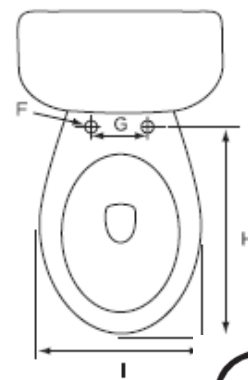

Lyra 1.6 Designer Series Round, Two-Piece, Standard Height, 12" Left-Hand Flush with Fluid Master 400A Ballcock

Product Specifications

Features

- Grade A Vitreous China
- Standard Height of 15-1/2"
- 2" Fully Glazed Trapway
- Siphon Jet Action Flushing
- Low Water Consumption of 1.6 GPF
- Tanks Equipped with Fluidmaster™ 400A Ballcock
- 12" Rough-In
- Color Matched Tank Lever
- Available in White or Biscuit
- Mainline Toilet Seat Sold Separately

Certifications

- IAPMO UPC
- ASME A112.19.2
- 800 MaP Rating

MLS017-011

To Submit	Bowl/Tank	A	B	C	D	E	F	G	H	I
	MLS10011 MLS10017	27-1/2"	29-7/8"	12"	17"	15-3/8"	1/2"	5-1/2"	26-1/2"	14-3/4"

All dimensions listed are nominal. Mainline® reserves the right to make product and material changes at any time without notice.