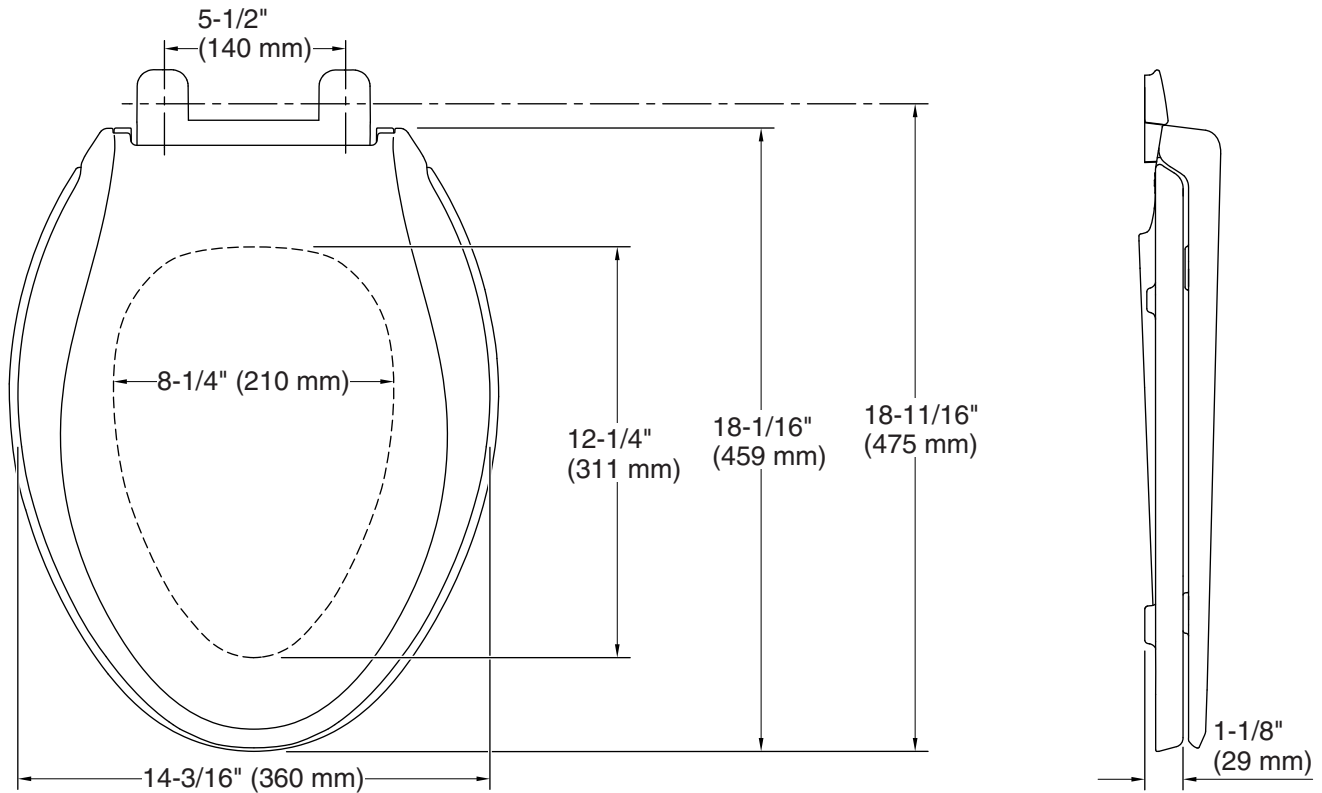

### Technical Information

All product dimensions are nominal.

Seat shape type: Elongated  
Seat front type: Closed-front  
Seat-mounting holes: 5-1/2" (140 mm)