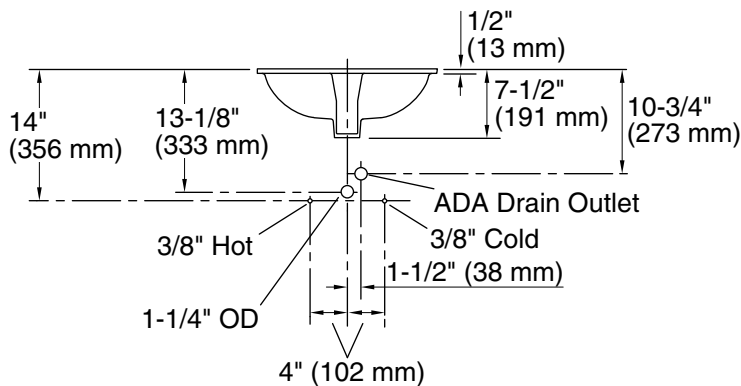

Marble Installation

Technical Information

All product dimensions are nominal.

Installation:	Undermount
Bowl area:	Length: 15-1/4" (387 mm) Width: 12-1/4" (311 mm) Bowl depth: 5-3/4" (146 mm) Water depth: 4" (102 mm)
Drain hole:	1-3/4" (44 mm)
Template:	85838-7, required, not included

Notes

Install this product according to the installation instructions.

NOTICE: Countertop manufacturer or cutter must use the current product template available at www.kohler.com, or by calling 1-800-4KOHLER. Kohler Co. is not responsible for cutout errors when the incorrect cutout template is used.

ADA, CSA B651 compliant when installed to the specific requirements of these regulations.