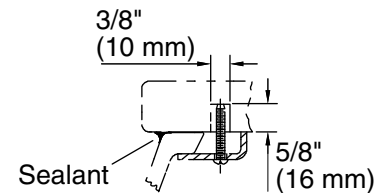

Marble Installation

Technical Information

All product dimensions are nominal.

Installation:	Undermount
Bowl area:	Length: 15-1/4" (387 mm) Width: 12-1/4" (311 mm) Bowl depth: 5-3/4" (146 mm) Water depth: 4" (102 mm)
Drain hole:	1-3/4" (44 mm)
Template:	85838-7, required, not included

Notes

Install this product according to the installation instructions.

NOTICE: Countertop manufacturer or cutter must use the current product template available at www.kohler.com, or by calling 1-800-4KOHLER. Kohler Co. is not responsible for cutout errors when the incorrect cutout template is used.

ADA, CSA B651 compliant when installed to the specific requirements of these regulations.