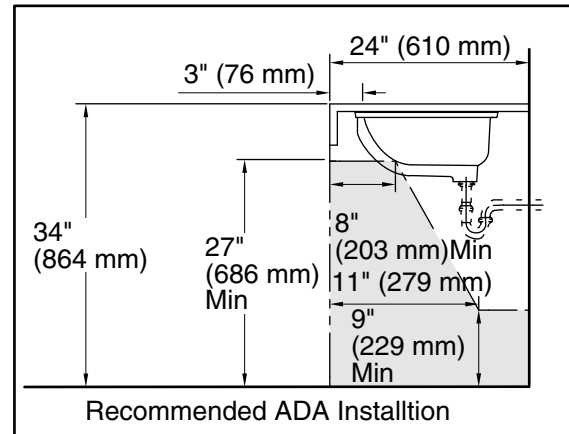

Marble Installation

Technical Information

All product dimensions are nominal.

Installation:	Undermount
Bowl area:	Length: 15-1/4" (387 mm) Width: 12-1/4" (311 mm) Bowl depth: 5-3/4" (146 mm) Water depth: 4" (102 mm)
Drain hole:	1-3/4" (44 mm)
Template:	85838-7, required, not included

Notes

Install this product according to the installation instructions.

NOTICE: Countertop manufacturer or cutter must use the current product template available at www.kohler.com, or by calling 1-800-4KOHLER. Kohler Co. is not responsible for cutout errors when the incorrect cutout template is used.

ADA, CSA B651 compliant when installed to the specific requirements of these regulations.