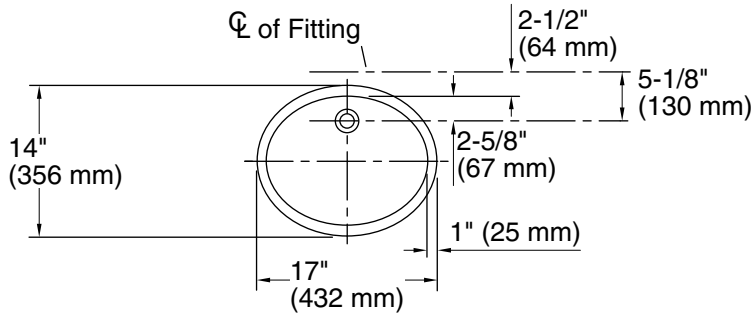

Marble Installation

Technical Information

All product dimensions are nominal.

Installation:	Undermount
Bowl area:	Length: 15-1/4" (387 mm) Width: 12-1/4" (311 mm) Bowl depth: 5-3/4" (146 mm) Water depth: 4" (102 mm)
Drain hole:	1-3/4" (44 mm)
Template:	85838-7, required, not included

Notes

Install this product according to the installation instructions.

NOTICE: Countertop manufacturer or cutter must use the current product template available at www.kohler.com, or by calling 1-800-4KOHLER. Kohler Co. is not responsible for cutout errors when the incorrect cutout template is used.

ADA, CSA B651 compliant when installed to the specific requirements of these regulations.