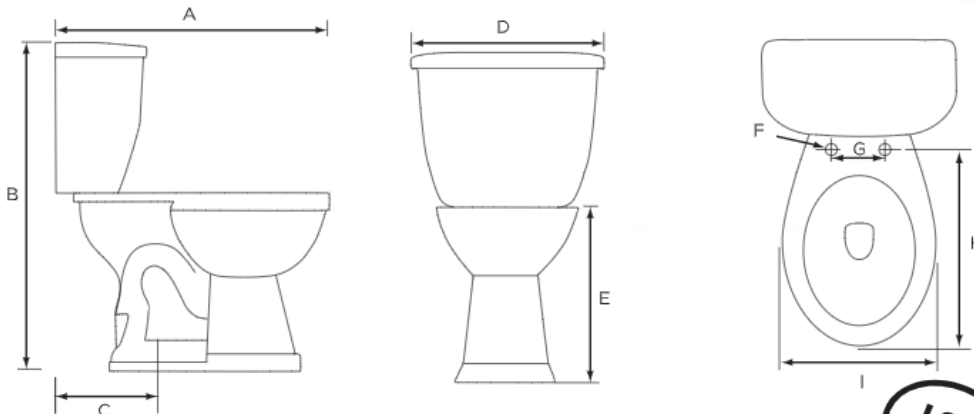

Lyra 1.6 Designer Series Elongated, Two-Piece, ADA, 12" Right-Hand Flush with Fluid Master 400A Ballcock

Product Specifications

Features

- Grade A Vitreous China
- ADA Compliant, 18" Height
- 2" Fully Glazed Trapway
- Siphon Jet Action Flushing
- Low Consumption of 1.6 GPF
- Tanks Equipped with Fluidmaster™ 400A Ballcock
- 12" Rough-In
- Color Matched Tank Lever
- Available in White Only
- Mainline Toilet Seat Sold Separately

MLS019-008

Certifications

- IAPMO UPC
- ASME A112.19.2
- ADA ANSI A117.1
- 1000g MaP Rating

Bowl	Tank	A	B	C	D	E	F	G	H	I
MLS10008	MLS10019	29-1/3"	31-3/4"	12"	17"	18"	1/2"	5-1/2"	18-1/2"	14"

All dimensions listed are nominal. Mainline® reserves the right to make product and material changes at any time without notice.