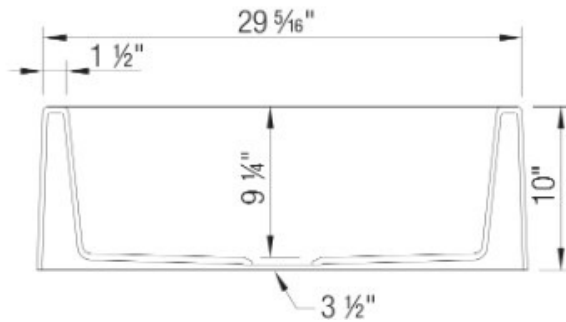

SILGRANIT® Single Bowl Apron Front

L U X A R T.

Product Specifications

Contact your sales representative for more information or visit our website at luxartcollection.com