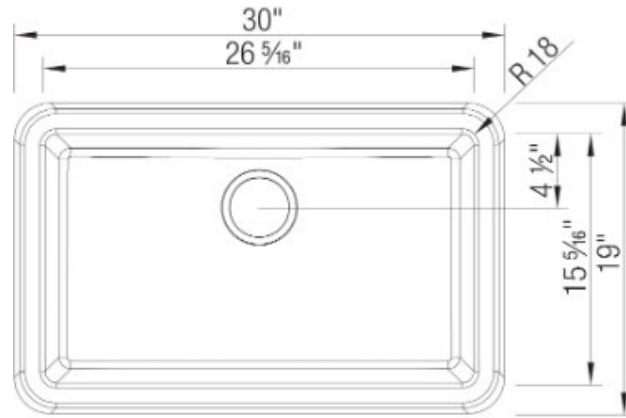

SILGRANIT® Single Bowl Apron Front

L U X A R T.

Product Specifications

Contact your sales representative for more information or visit our website at luxartcollection.com