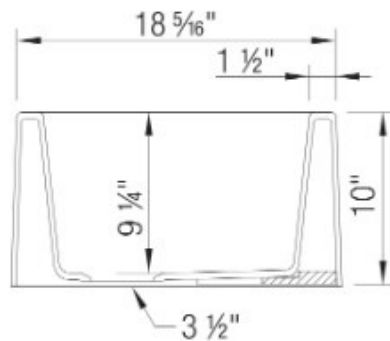

SILGRANIT® Single Bowl Apron Front

L U X A R T.

Product Specifications

Contact your sales representative for more information or visit our website at luxartcollection.com