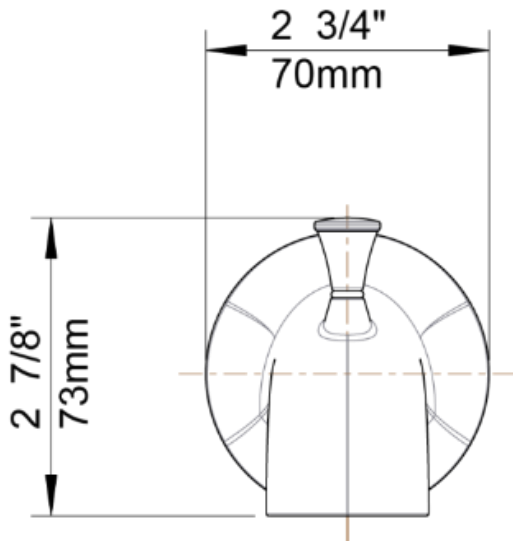

Contact your sales representative for more information or visit our website at luxartcollection.com

Diverter Tub Spout

Bec inverseur

Vertedor de bañera con cambiador

Product Specifications

LUXART®

HSPOUT-CP
HSPOUT-BN
HSPOUT-ORB
HSPOUT-PN