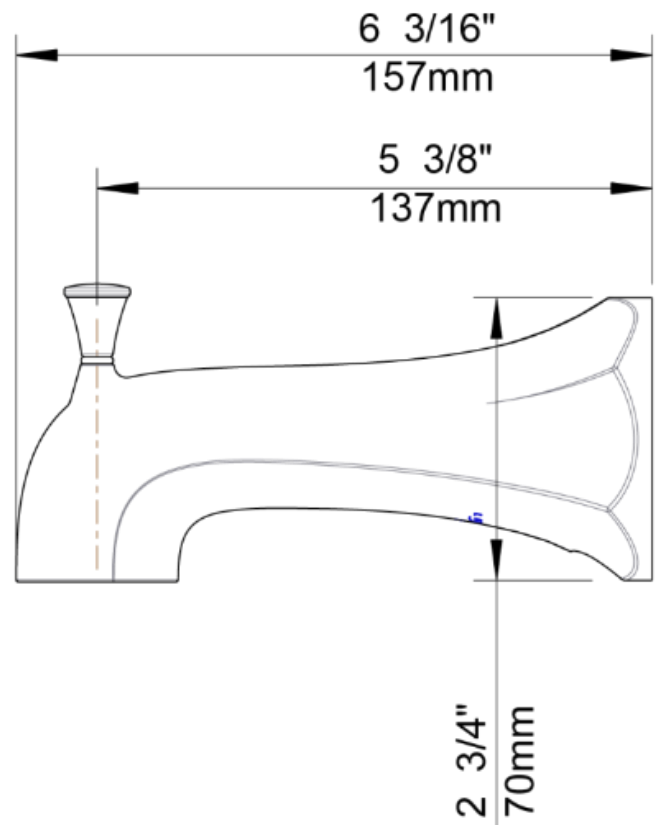

Diverter Tub Spout

Bec inverseur

Vertedor de bañera con cambiador

Product Specifications

LUXART®

H SPOUT-CP
H SPOUT-BN
H SPOUT-ORB
H SPOUT-PN

FEATURES

- Coordinates with Downtown, Feliciano, Heiress & Merci Suites
- Slip Fit Tub Spout
- 100% Factory Pressure Tested

Contact your sales representative for more information or visit our website at luxartcollection.com

Diverter Tub Spout

Bec inverseur

Vertedor de bañera con cambiador

Product Specifications

LUXART®

HSPOUT-CP
HSPOUT-BN
HSPOUT-ORB
HSPOUT-PN