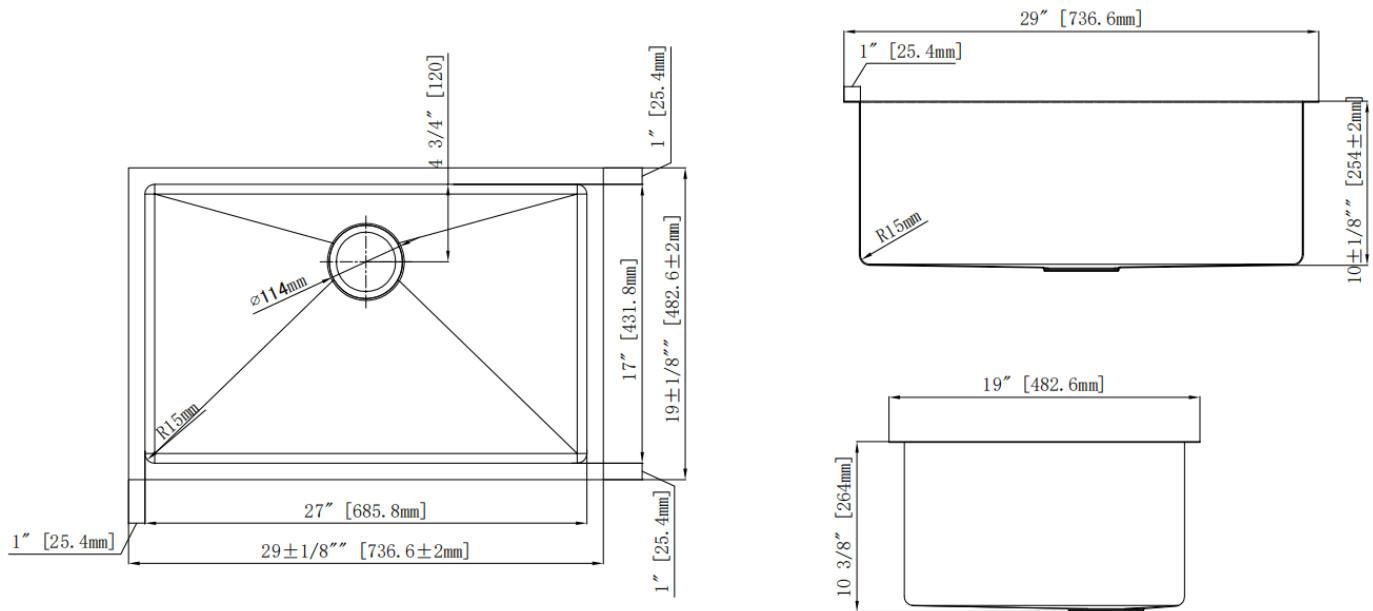

### Features

- 16 Gauge
- Type 304 Stainless Steel
- Includes Mounting Clips
- Fully Undercoated
- Sound Absorption Pads
- Brushed Satin Finish

**Overall Size:** 29" x 19"

**Bowl Depth:** 10"

**Minimum Cabinet Size:** 30"

**Drain Opening:** 3-1/2"

**Drain Placement:** Center Rear

**USE SINK AS CUTOUT TEMPLATE**

**LXNZS2919**