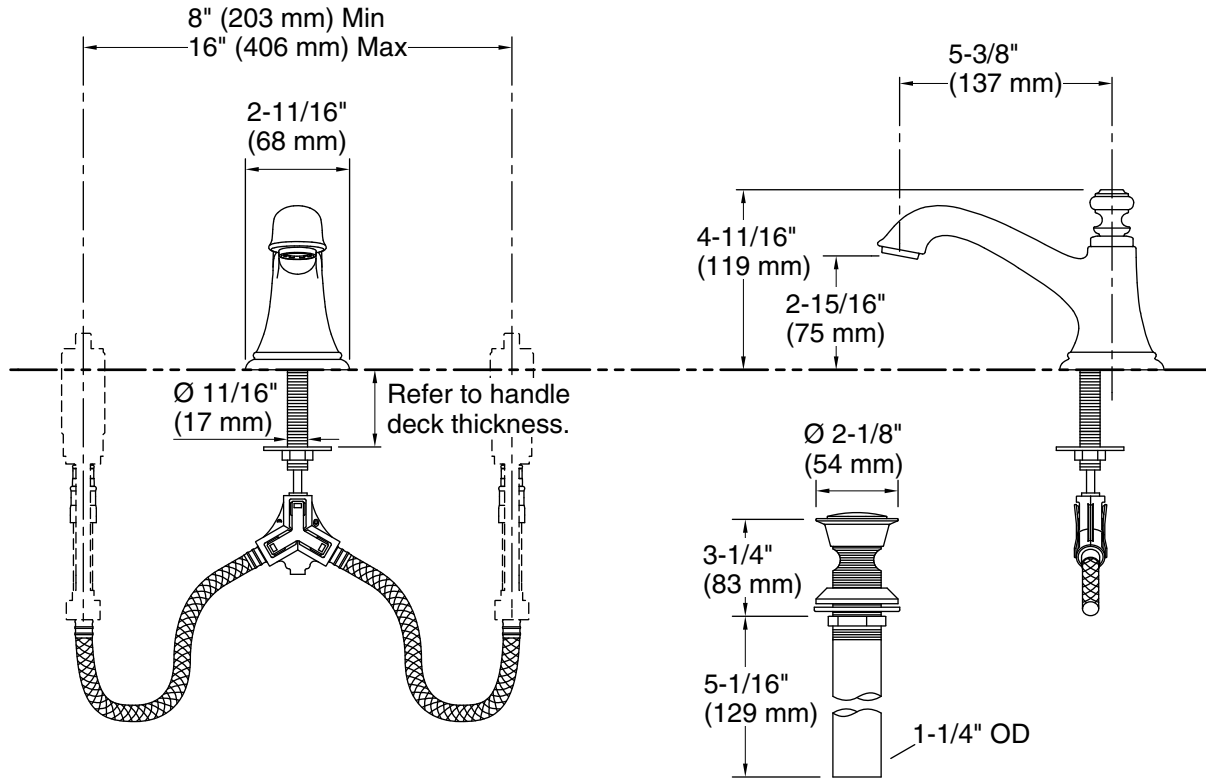

### Features

- Includes clicker drain with 1-1/4" (32 mm) metal tailpiece.
- 5-3/8" (137 mm) spout reach.
- Handles sold separately.
- Laminar flow delivers a graceful stream of water.
- 1.2 gpm (4.5 lpm) maximum flow rate at 60 psi (4.14 bar).
- Coordinate with your choice of Artifacts handles for a personalized design.

### Technical Information

All product dimensions are nominal.

#### Spout:

Spout reach: 5-3/8" (137 mm)