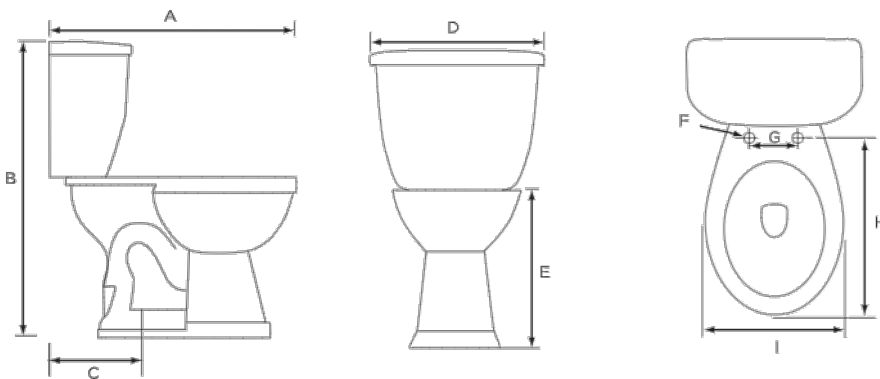

Certifications

- IAPMO cUPC
- ASME A112.19.2
- US EPA WaterSense
- ADAANSI A117.1
- 1000g MaP Rating

To Submit	Bowl	Tank	A	B	C	D	E	F	G	H	I
	MLS10040	MLS10417	29-1/2"	31-1/5"	12"	17"	17"	1/2"	5-1/2"	18-1/2"	14-1/2"

All dimensions listed are nominal. Mainline® reserves the right to make product and material changes at any time without notice.

Contact your sales representative for more information or visit our website at mainlinecollection.com