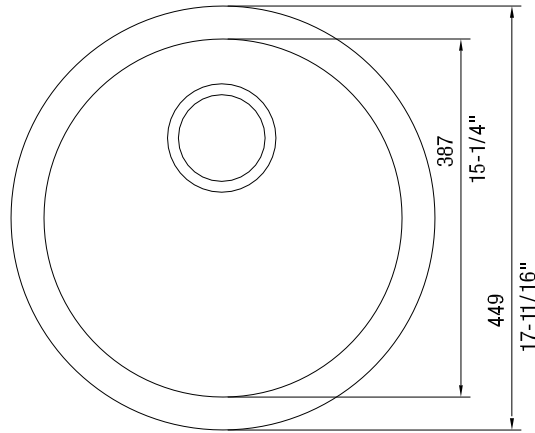

SILGRANIT® Round Bar Sink Dual Mount

LUXART®

Product Specifications

Contact your sales representative for more information or visit our website at luxartcollection.com

Revised 5/26/2021