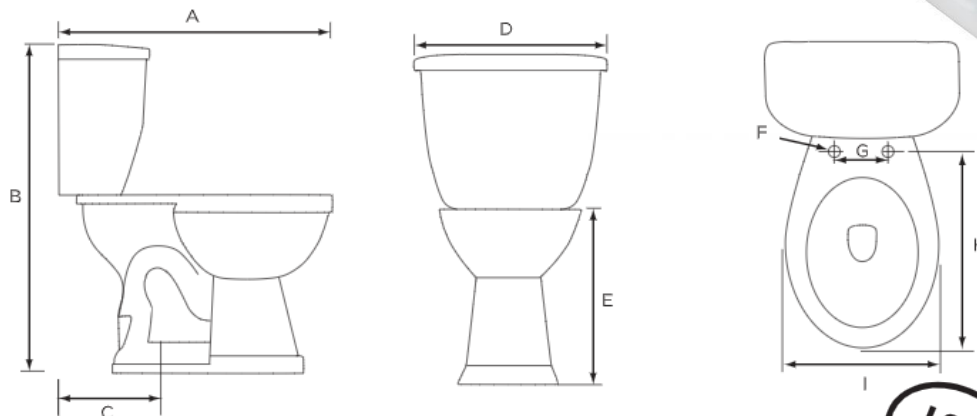

# Lynx 1.6 Elongated, Two-Piece, Comfortable Height (ADA), 10" Left-Hand Flush

### Features

- Grade A Vitreous China
- ADA Compliant, 17" Height
- 2" Fully Glazed Trapway
- Siphon Jet Action Flushing
- Low Water Consumption of 1.6 GPF
- Color Matched Tank Lever
- Available in White Only
- 10" Rough-In
- Mainline Toilet Seat Sold Separately

### Certifications

- IAPMO UPC
- ASME A112.19.2
- ADAANSI A117.1
- 800 MaP Rating

Bowl	Tank	A	B	C	D	E	F	G	H	I
MLS10008	MLS10014	28"	31-3/4"	10"	19-1/4"	17"	1/2"	5-1/2"	18-1/2"	14"

All dimensions listed are nominal. Mainline® reserves the right to make product and material changes at any time without notice.