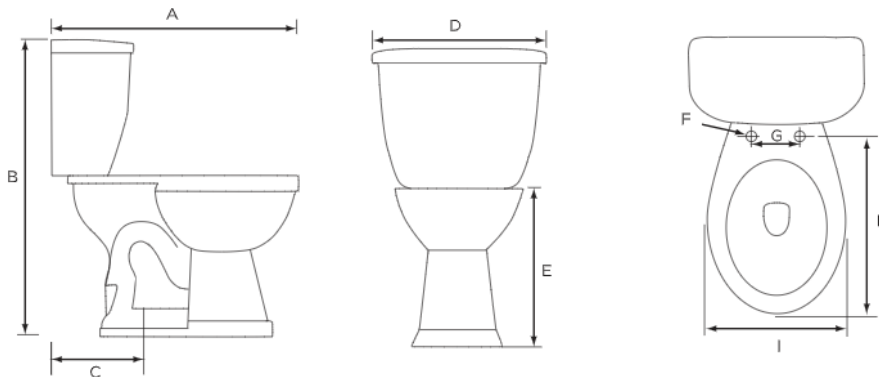

Certifications

- IAPMO cUPC
- US EPA WaterSense
- ASME A112.19.2
- ADA ANSI A117.1

To Submit	Bowl	Tank	A	B	C	D	E	F	G	H	I
	MLS10008	MLS10421	29-1/3"	32-5/8"	12"	17"	18"	1/2"	5-1/2"	18-1/2"	14-1/2"

All dimensions listed are nominal. Mainline® reserves the right to make product and material changes at any time without notice.

Contact your sales representative for more information or visit our website at mainlinecollection.com

Revised 4/19/2022