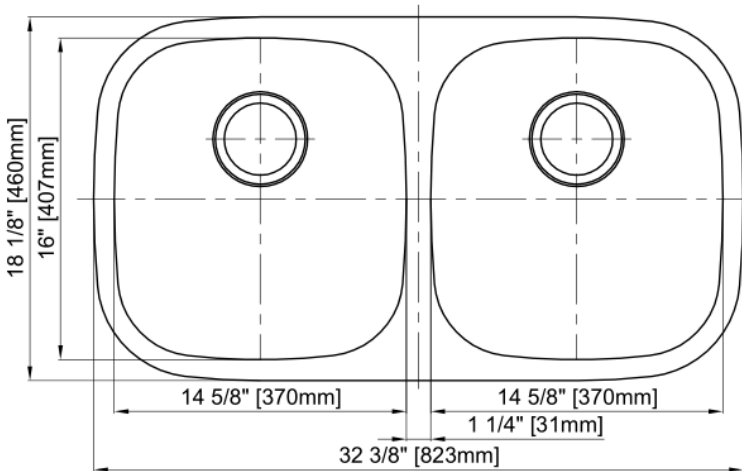

Double Bowl Kitchen Sink

Product Specifications

Features

- 16 Gauge
- Type 304 Stainless Steel
- Includes Mounting Clips
- Fully Undercoated
- Sound Absorption Pads
- Brushed Satin Finish

Overall Size: 32-3/8" x 18-1/8"

Bowl Depth: 10"(left), 10"(right)

Minimum Cabinet Size: 36"

Drain Opening: 3-1/2"

Drain Placement: Center Rear

USE SINK AS CUTOUT TEMPLATE

LXUD3218

Optional Accessories

- Bottom Basin Rack: MLUD32189BG
- Basket Strainer: MLL7, ML18, ML14, ML15
- Soap Dispenser: CSD, LCSD, LGLSD

For cutout measurement: Use sink in sink box.

All dimensions listed are nominal. Luxart® reserves the right to make product and material changes at any time without notice.

Contact your sales representative for more information or visit our website at luxartcollection.com