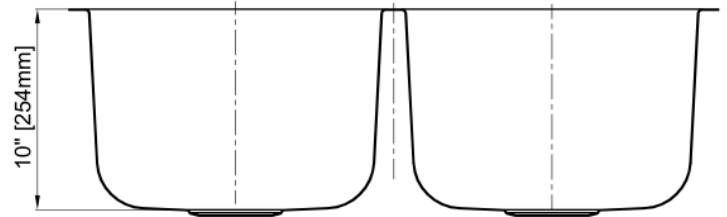

Double Bowl Kitchen Sink

Product Specifications

Features

- 16 Gauge
- Type 304 Stainless Steel
- Includes Mounting Clips
- Fully Undercoated
- Sound Absorption Pads
- Brushed Satin Finish

Overall Size: 32-3/8" x 18-1/8"

Bowl Depth: 10"(left), 10"(right)

Minimum Cabinet Size: 36"

Drain Opening: 3-1/2"

Drain Placement: Center Rear

USE SINK AS CUTOUT TEMPLATE

LXUD3218

Optional Accessories

- Bottom Basin Rack: MLUD32189BG
- Basket Strainer: MLL7, ML18, ML14, ML15
- Soap Dispenser: CSD, LCSD, LGLSD

For cutout measurement: Use sink in sink box.

All dimensions listed are nominal. Luxart® reserves the right to make product and material changes at any time without notice.

Contact your sales representative for more information or visit our website at luxartcollection.com