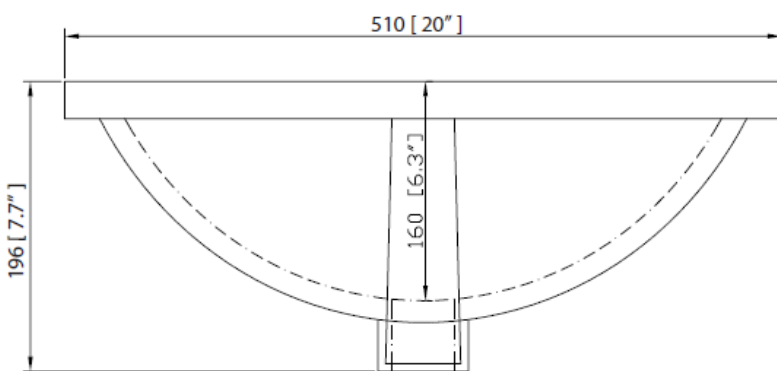

LXVANITYAE31SSG *shown above*
Faucet not included

VANITY TECHNICAL SPECIFICATIONS

Height	35 in
Width	31 in
Depth	22 in
Weight	124 pounds
Faucet Hole Opening	8 in Widespread
Included	CUM20WT-R Lavatory Sink, Vanity top, Cabinet Hardware and Backsplash

31" Single Bowl Bathroom Vanity with Top and Lavatory Sink

Product Specifications

PRODUCT DIAGRAMS

Front

Back

Side

Top

Contact your sales representative for more information or visit our website at luxartcollection.com

31" Single Bowl Bathroom Vanity with Top and Lavatory Sink

LUXART®

Product Specifications

PRODUCT DIAGRAMS

Top

Front

Side

Contact your sales representative for more information or visit our website at luxartcollection.com