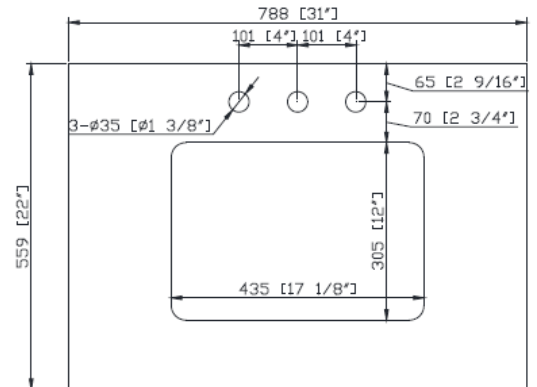

LXVANITYAE31SSG *shown above*
Faucet not included

VANITY TECHNICAL SPECIFICATIONS

Height	35 in
Width	31 in
Depth	22 in
Weight	124 pounds
Faucet Hole Opening	8 in Widespread
Included	CUM20WT-R Lavatory Sink, Vanity top, Cabinet Hardware and Backsplash

31" Single Bowl Bathroom Vanity with Top and Lavatory Sink

Product Specifications

PRODUCT DIAGRAMS

Front

Back

Side

Top

Contact your sales representative for more information or visit our website at luxartcollection.com

31" Single Bowl Bathroom Vanity with Top and Lavatory Sink

LUXART®

Product Specifications

PRODUCT DIAGRAMS

Top

Front

Side

Contact your sales representative for more information or visit our website at luxartcollection.com