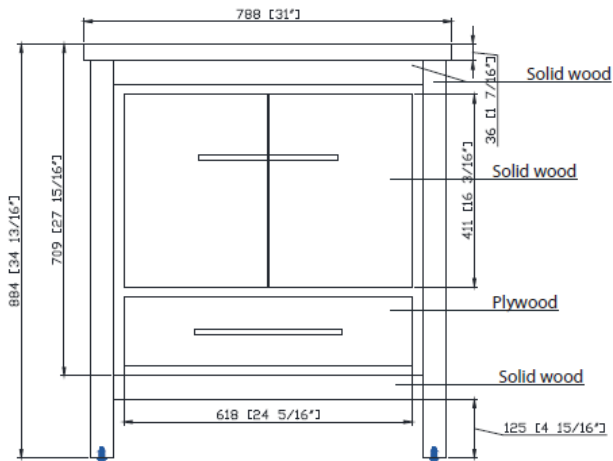

LXVANITYAE31SSG *shown above*
Faucet not included

VANITY TECHNICAL SPECIFICATIONS

Height	35 in
Width	31 in
Depth	22 in
Weight	124 pounds
Faucet Hole Opening	8 in Widespread
Included	CUM20WT-R Lavatory Sink, Vanity top, Cabinet Hardware and Backsplash

31" Single Bowl Bathroom Vanity with Top and Lavatory Sink

Product Specifications

PRODUCT DIAGRAMS

Front

Back

Side

Top

Contact your sales representative for more information or visit our website at luxartcollection.com

31" Single Bowl Bathroom Vanity with Top and Lavatory Sink

LUXART®

Product Specifications

PRODUCT DIAGRAMS

Top

Front

Side

Contact your sales representative for more information or visit our website at luxartcollection.com