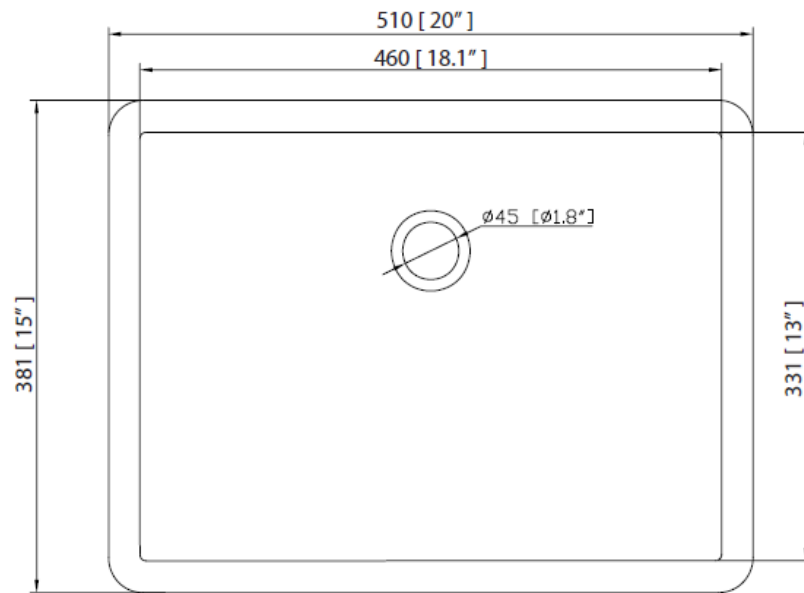

LXVANITYAE31SSG *shown above*
Faucet not included

VANITY TECHNICAL SPECIFICATIONS

Height	35 in
Width	31 in
Depth	22 in
Weight	124 pounds
Faucet Hole Opening	8 in Widespread
Included	CUM20WT-R Lavatory Sink, Vanity top, Cabinet Hardware and Backsplash

31" Single Bowl Bathroom Vanity with Top and Lavatory Sink

Product Specifications

PRODUCT DIAGRAMS

Front

Back

Side

Top

Contact your sales representative for more information or visit our website at luxartcollection.com

31" Single Bowl Bathroom Vanity with Top and Lavatory Sink

LUXART®

Product Specifications

PRODUCT DIAGRAMS

Top

Front

Side

Contact your sales representative for more information or visit our website at luxartcollection.com