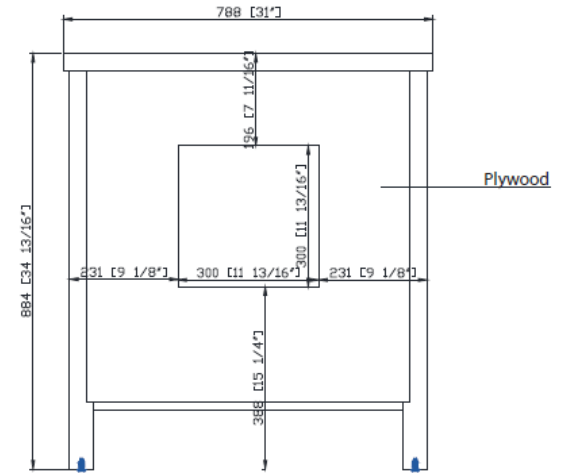

LXVANITYAE31SSG *shown above*
Faucet not included

VANITY TECHNICAL SPECIFICATIONS

Height	35 in
Width	31 in
Depth	22 in
Weight	124 pounds
Faucet Hole Opening	8 in Widespread
Included	CUM20WT-R Lavatory Sink, Vanity top, Cabinet Hardware and Backsplash

31" Single Bowl Bathroom Vanity with Top and Lavatory Sink

Product Specifications

PRODUCT DIAGRAMS

Front

Back

Side

Top

Contact your sales representative for more information or visit our website at luxartcollection.com

31" Single Bowl Bathroom Vanity with Top and Lavatory Sink

LUXART®

Product Specifications

PRODUCT DIAGRAMS

Top

Front

Side

Contact your sales representative for more information or visit our website at luxartcollection.com