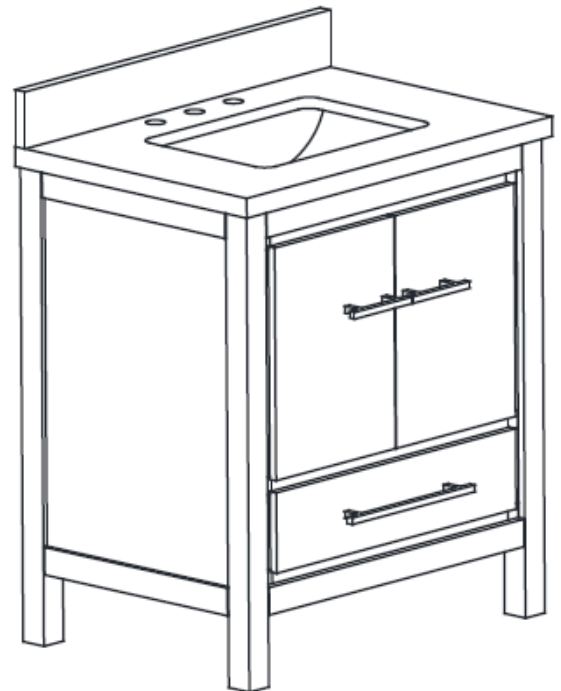

31" Single Bowl Bathroom Vanity with Top and Lavatory Sink

Product Specifications

The Andressa Eclectic Collection embodies a contemporary aesthetic. From its pristine engineered top to its linear accents and clean lines, Andressa Eclectic dazzles in multiple design settings. Generous storage features include soft-close doors and drawers with removable organizer trays.

FEATURES

- Solid ash wood frame
- Plywood panels
- 2 soft-close doors with storage trays
- 1 soft-close drawer with dovetail joints
- Brushed nickel finish hardware
- Adjustable height levelers
- Pre-installed white engineered stone 1/2" thick countertop with 4" backsplash
- Vanity top pre-drilled for 8" widespread faucet
- Pre-Installed rectangular vitreous china undermount sink with 1.8" drain opening and overflow outlet
- Partially open back for easier plumbing installation

LXVANITYAE31SSG *shown above*
Faucet not included

VANITY TECHNICAL SPECIFICATIONS

Height	35 in
Width	31 in
Depth	22 in
Weight	124 pounds
Faucet Hole Opening	8 in Widespread
Included	CUM20WT-R Lavatory Sink, Vanity top, Cabinet Hardware and Backsplash

31" Single Bowl Bathroom Vanity with Top and Lavatory Sink

Product Specifications

PRODUCT DIAGRAMS

Front

Back

Side

Top

Contact your sales representative for more information or visit our website at luxartcollection.com