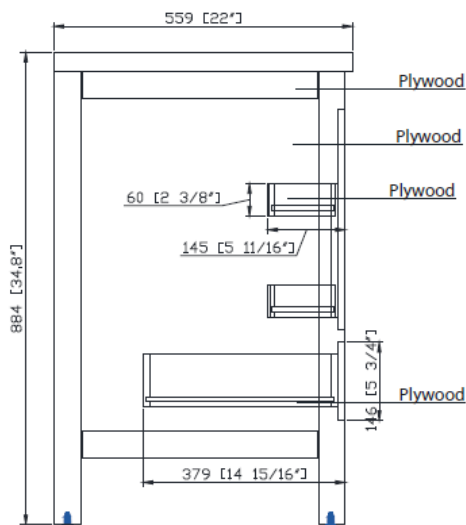

LXVANITYAE31SSG *shown above*
Faucet not included

VANITY TECHNICAL SPECIFICATIONS

Height	35 in
Width	31 in
Depth	22 in
Weight	124 pounds
Faucet Hole Opening	8 in Widespread
Included	CUM20WT-R Lavatory Sink, Vanity top, Cabinet Hardware and Backsplash

31" Single Bowl Bathroom Vanity with Top and Lavatory Sink

Product Specifications

PRODUCT DIAGRAMS

Front

Back

Side

Top

Contact your sales representative for more information or visit our website at luxartcollection.com

31" Single Bowl Bathroom Vanity with Top and Lavatory Sink

LUXART®

Product Specifications

PRODUCT DIAGRAMS

Top

Front

Side

Contact your sales representative for more information or visit our website at luxartcollection.com