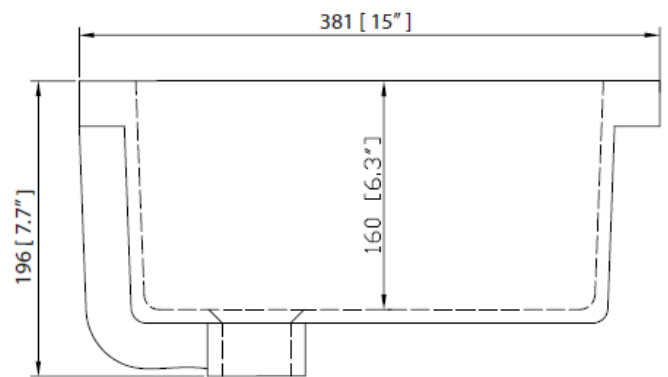

LXVANITYAE31SSG *shown above*
Faucet not included

VANITY TECHNICAL SPECIFICATIONS

Height	35 in
Width	31 in
Depth	22 in
Weight	124 pounds
Faucet Hole Opening	8 in Widespread
Included	CUM20WT-R Lavatory Sink, Vanity top, Cabinet Hardware and Backsplash

31" Single Bowl Bathroom Vanity with Top and Lavatory Sink

Product Specifications

PRODUCT DIAGRAMS

Front

Back

Side

Top

Contact your sales representative for more information or visit our website at luxartcollection.com

31" Single Bowl Bathroom Vanity with Top and Lavatory Sink

LUXART®

Product Specifications

PRODUCT DIAGRAMS

Top

Front

Side

Contact your sales representative for more information or visit our website at luxartcollection.com