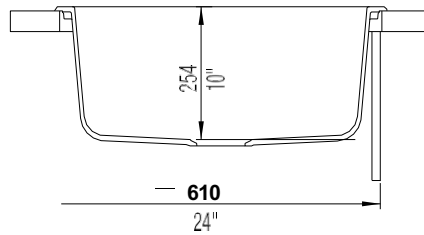

OPTIONAL ACCESORIES

- Celcon Disposal Flange with Strainer/Stopper: LX125
- Celcon Basket Strainer: LX105

CODE/STANDARDS COMPLIANCE

ANSI Z124.6-97
IAPMO/UPC listed

NOMINAL DIMENSIONS

OVERALL	CUTOUT SIZE	BOWL DEPTH	DRAIN DIAMETER
25"X22"	24-1/4"x21-1/4"	10"	3-1/2"

DFX cutout templates available on our website

All dimensions listed are nominal. Luxart® reserves the right to make product and material changes at any time without notice.

Contact your sales representative for more information or visit our website at luxartcollection.com

SILGRANIT® Single Bowl Dual Mount

Product Specifications

KNOCKOUT HOLE LOCATIONS
Pre-drilled for single-hole faucet.

Contact your sales representative for more information or visit our website at luxartcollection.com