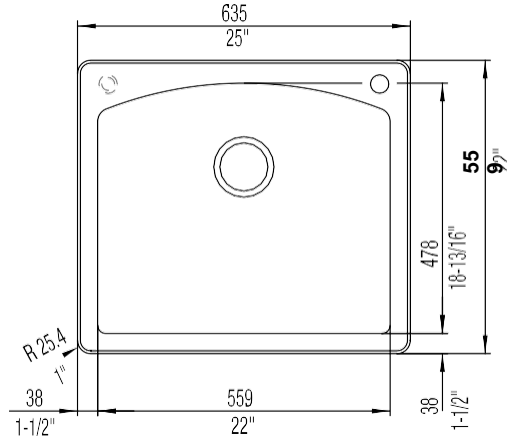

Model LX440210 shown in ANTHRACITE
** basket strainer not included*

FEATURES

- Required outside cabinet: 24" (drop-in), 27" (undermount)
- 80% solid granite
- Heat resistant up to 536°F
- Unsurpassed cleanability backed by industry leading 7 patents!
- Resistant to scratches, stains and all household acids and alkali solutions
- Template provided with approximate 1/8" reveal
- Undermount clips NOT included
- 1/2" deck thickness
- Versatile dual deck design can be installed as a drop-in or undermount
- Limited lifetime warranty

OPTIONAL ACCESORIES

- Celcon Disposal Flange with Strainer/Stopper: LX125
- Celcon Basket Strainer: LX105

CODE/STANDARDS COMPLIANCE

ANSI Z124.6-97
IAPMO/UPC listed

NOMINAL DIMENSIONS

OVERALL	CUTOUT SIZE	BOWL DEPTH	DRAIN DIAMETER
25"X22"	24-1/4"x21-1/4"	10"	3-1/2"

DFX cutout templates available on our website

All dimensions listed are nominal. Luxart® reserves the right to make product and material changes at any time without notice.

Contact your sales representative for more information or visit our website at luxartcollection.com

SILGRANIT® Single Bowl Dual Mount

Product Specifications

KNOCKOUT HOLE LOCATIONS
Pre-drilled for single-hole faucet.

Contact your sales representative for more information or visit our website at luxartcollection.com