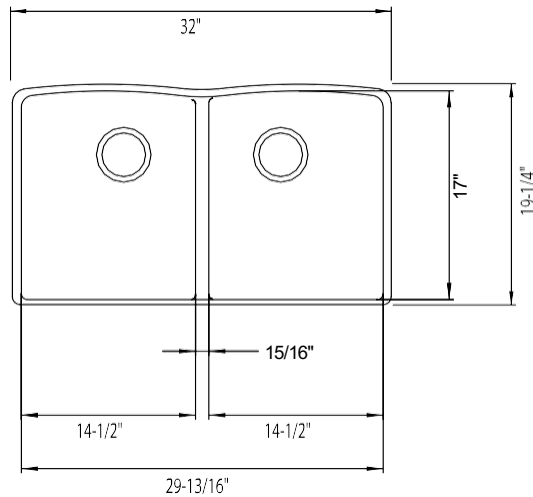

SILGRANIT®

LUXART®

Double Bowl 50/50 Low Divide Undermount

Product Specifications

Contact your sales representative for more information or visit our website at luxartcollection.com

Revised 5/26/2021