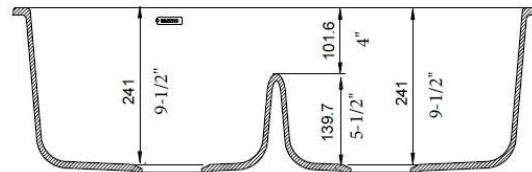

SILGRANIT®

LUXART®

Double Bowl 50/50 Low Divide Undermount

Product Specifications

Contact your sales representative for more information or visit our website at luxartcollection.com

Revised 5/26/2021