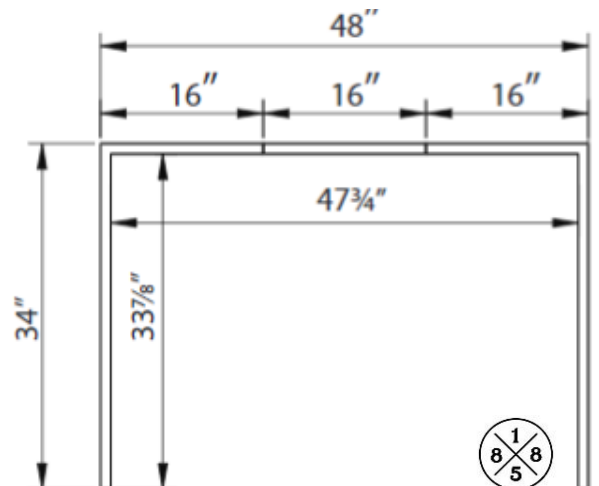

# 48" x 34" Alcove Shower Wall Kit

## Product Specifications

Side Panel Dimensions

Back Panel Dimensions

## SHOWER WALL SYSTEM

48" x 34" x 78" Shower Surround

Contact your sales representative for more information or visit our website at [luxartcollection.com](http://luxartcollection.com)