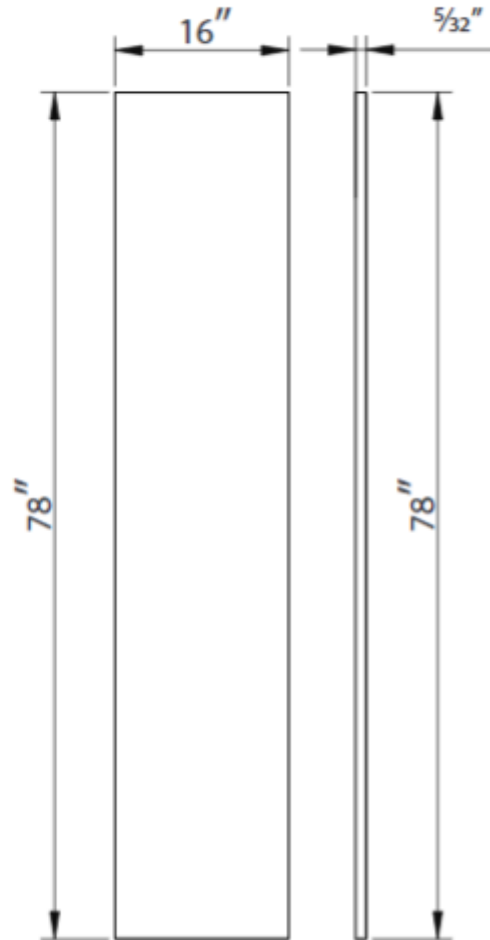

# 48" x 34" Alcove Shower Wall Kit

## Product Specifications

Side Panel Dimensions

Back Panel Dimensions

## SHOWER WALL SYSTEM

48" x 34" x 78" Shower Surround

Contact your sales representative for more information or visit our website at [luxartcollection.com](http://luxartcollection.com)