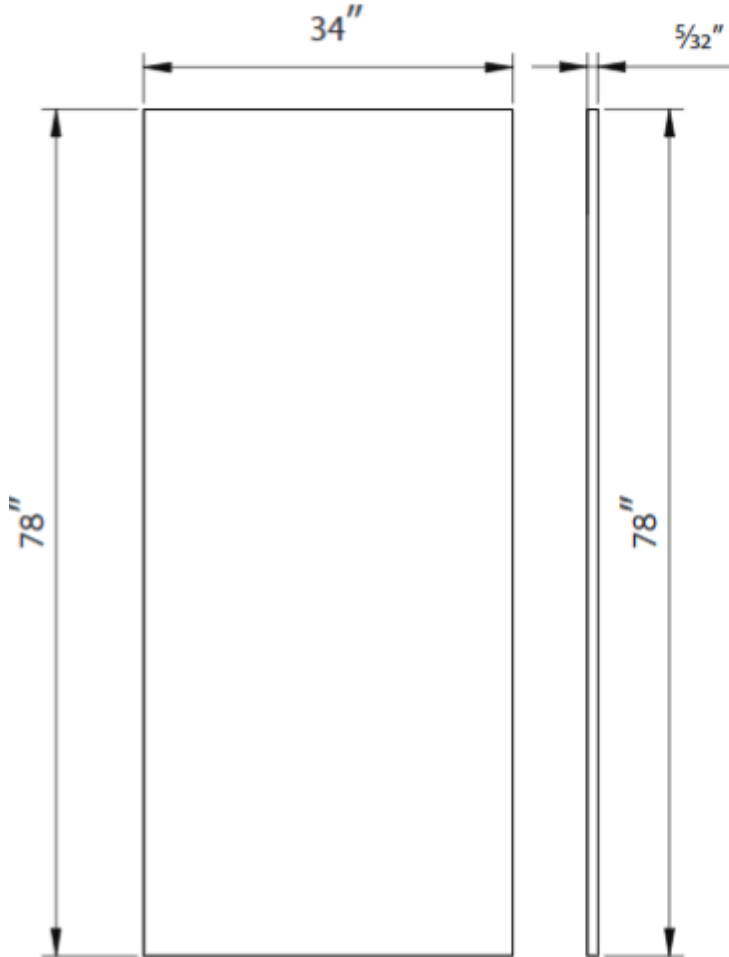

**Model LXSW4834-QU**  
shown in Quarry

All dimensions listed are nominal. Luxart® reserves the right to make product and material changes at any time without notice.

Contact your sales representative for more information or visit our website at [luxartcollection.com](http://luxartcollection.com)

# 48" x 34" Alcove Shower Wall Kit

## Product Specifications

Side Panel Dimensions

Back Panel Dimensions

## SHOWER WALL SYSTEM

48" x 34" x 78" Shower Surround

Contact your sales representative for more information or visit our website at [luxartcollection.com](http://luxartcollection.com)