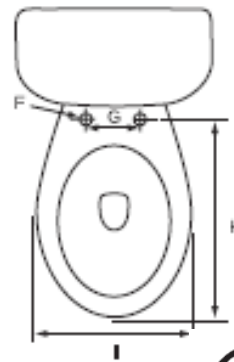

Lyra 1.6 Designer Series Elongated, Two-Piece, Standard Height, 12" Left-Hand Flush with Fluid Master 400A Ballcock

Product Specifications

Features

- Grade A Vitreous China
- Standard Height of 15-1/2"
- 2" Fully Glazed Trapway
- Siphon Jet Action Flushing
- Low Consumption of 1.6 GPF
- Tanks Equipped with Fluidmaster™ 400A Ballcock
- 12" Rough-In
- Color Matched Tank Lever
- Available in White or Biscuit
- Mainline Toilet Seat Sold Separately

MLS036-029

MLS017-010

To Submit	Bowl/Tank	A	B	C	D	E	F	G	H	I
	MLS10010 MLS10017	29-1/4"	29-5/8"	12"	17"	15-1/2"	1/2"	5/1/2"	18-1/2"	14-1/2"
	MLS10029 MLS10036									

All dimensions listed are nominal. Mainline® reserves the right to make product and material changes at any time without notice.