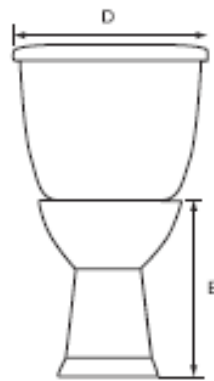

Lyra 1.6 Designer Series Elongated, Two-Piece, Standard Height, 12" Left-Hand Flush with Fluid Master 400A Ballcock

Product Specifications

Features

- Grade A Vitreous China
- Standard Height of 15-1/2"
- 2" Fully Glazed Trapway
- Siphon Jet Action Flushing
- Low Consumption of 1.6 GPF
- Tanks Equipped with Fluidmaster™ 400A Ballcock
- 12" Rough-In
- Color Matched Tank Lever
- Available in White or Biscuit
- Mainline Toilet Seat Sold Separately

MLS036-029

MLS017-010

To Submit	Bowl/Tank	A	B	C	D	E	F	G	H	I
	MLS10010 MLS10017	29-1/4"	29-5/8"	12"	17"	15-1/2"	1/2"	5/1/2"	18-1/2"	14-1/2"
	MLS10029 MLS10036									

All dimensions listed are nominal. Mainline® reserves the right to make product and material changes at any time without notice.