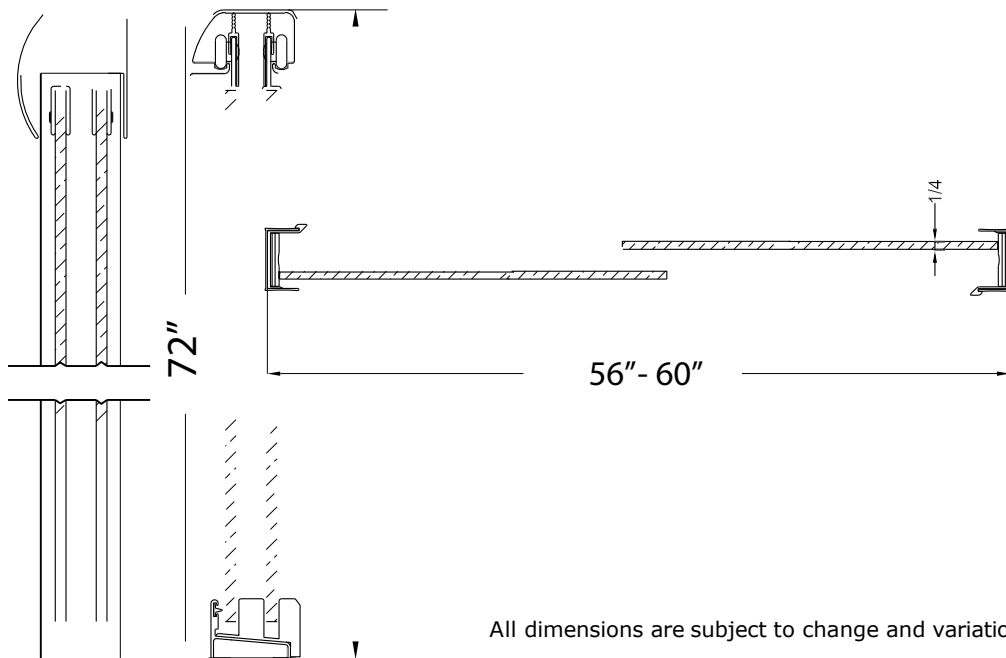

All dimensions are subject to change and variation without notice.

Revised 1/26/2022