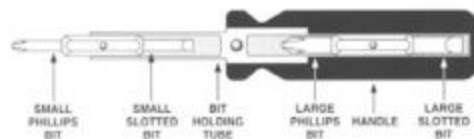

WIRING TOOL

Strips wire with no damage to conductor
Crimps both insulated and non-insulated wire
Made in U.S.A.

PART NUMBER	LENGTH
908G	8-1/4"

WIRE STRIPPER

MADE IN U.S.A.

Adjusting stop on the gripping handles permits adjustment for wire size
Vinyl grip handles

PART NUMBER
4107

POCKET SCREW DRIVER

PART NUMBER
4192

NUT DRIVERS

7 PIECE NUT DRIVER SET

PART NUMBER	SIZE
4124	3/16" to 1/2"

PART NUMBER	SIZE
4125	3/16"
4127	1/4"
4129	5/16"
4130	11/32"
4131	3/8"
4132	7/16"
4133	1/2"
4135	9/16"

PUTTY KNIVES

High carbon cutlery steel
Highly polished

PART NUMBER	BLADE
4116	Flexible
4117	Stiff

SCRATCH AWL

PART NUMBER
4478

4 - IN - 1 SCREWDRIVER

DayGlow Orange handle can be easily spotted
12 Pack display packaged

PART NUMBER	DESCRIPTION
4208	Screwdriver complete
4208-C	Carded screwdriver complete
4209	#2 Phillips x 5/16" slotted bit only
4210	#1 Phillips x 3/16" slotted bit only