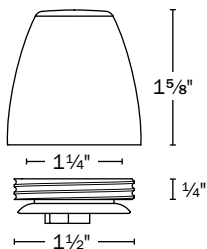

## Closet Bolt Cover Cap and Base

Patent Pending

442-2W

440-2W

- Taller cap eliminates the need to cut brass bolts
- Cap screws onto base for a secure connection
- Base creates a tight seal that helps create a sanitary seal between cap base and china
- Can be installed on new and existing toilets
- Can be used with both 1/4" and 5/16" bolts, maximum length 2 1/2"
- Boss on base prevents spinning during installation or removal

Never cut brass bolts again. Bolts that are cut may become too short to reuse if additional flooring is added.

Base is installed between the bowl and nut.

Cap screws onto base for a secure connection.

Item No.	Description	Min. Qty.	Case Qty.	List Price
BULK				
440-2W	Cover cap and base, white with 425-PB closet bolts, 2/bag	1	25	2.60 EA
442-2W	Cover cap and base, white, 2/bag	1	25	1.65 EA
INDIVIDUALLY BAR-CODED				
440-2WPK	Cover cap and base, white with 425-PB closet bolts, 2/bag	10	10	2.75 EA
442-2WPK	Cover cap and base, white, 2/bag	1	1	2.00 EA