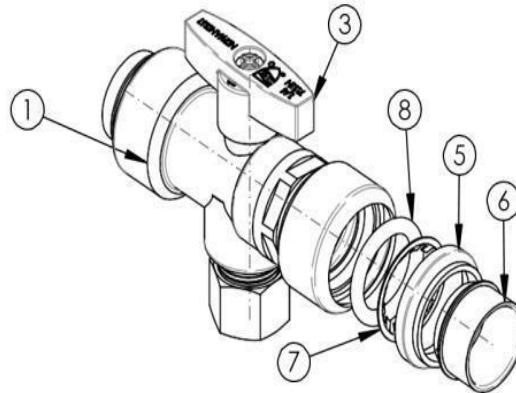

✓ To Submit	Part #	Size
	ML24983LF	1/2" x 1/2" x 1/4" OD
	ML24984LF	1/2" x 1/2" x 3/8" OD
	ML25558LF	1/2" x 3/8" OD x 3/8" OD
	ML974SLF	1/2" x 5/8" OD
	ML24987LF	1/2" x 1/2" x 1/4"
	ML24983LF-S	1/2" x 1/2" x 1/4" OD w/ Stiffener
	ML24984LF-S	1/2" x 1/2" x 3/8" OD w/ Stiffener
	ML25558LF-S	1/2" x 3/8" OD x 3/8" OD w/ Stiffener
	ML974SLF-S	1/2" x 5/8" OD w/ Stiffener
	ML24987LF-S	1/2" x 1/2" x 1/4" w/Stiffener

FORCES FOR MECHANICAL SEPARATION TEST

Nominal Size		Longitudinal (Pull) Test	
Inches	mm	Lbf	N
3/8 or <	10 or <	100	444.8
1/2	13	150	667

Warranty

See warranty information for more details.

All dimensions listed are nominal. MAINLINE® reserves the right to make product and material changes at any time without notice.

Contact your sales representative for more information or visit our website at mainlinecollection.com

Push Connect® Brass Stop Valve Tees

Product Specifications

MATERIALS & SPECIFICATIONS

#	Component	Material
1	Body	LF Brass / Chrome Plated
2	Ball	Chrome Plated
3	Handle	Chrome Plated
4	Seat	Nylon
5	Retaining Ring	POM
6	Release Ring	POM
7	Grip Ring	Stainless Steel
8	O-ring	EPDM
9	Stem	Lead Free Brass
10	Stem Seal	NBR
11	Screw	Stainless Steel
12	Ring	Lead Free Brass
13	Head Nut	Chrome Plated Brass

DIMENSIONS

#	Ø	H
ML24983LF	0.64	3.01
ML24984LF	0.64	3.02
ML25558LF	TBD	TBD
ML974SLF	TBD	TBD
ML24987LF	TBD	TBD
ML24983LF-S	0.64	3.01
ML24984LF-S	0.64	3.02
ML25558LF-S	TBD	TBD
ML974SLF-S	TBD	TBD
ML24987LF-S	TBD	TBD