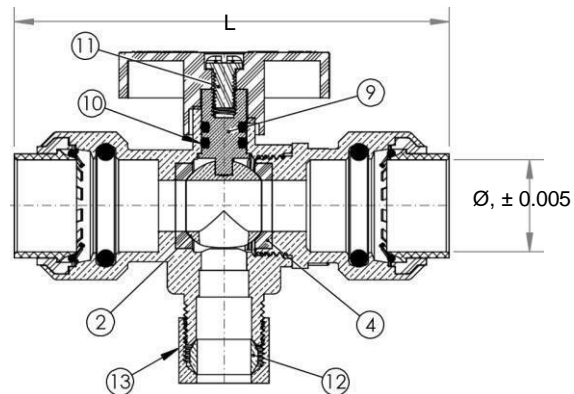

✓ To Submit	Part #	Size
	ML24983LF	1/2" x 1/2" x 1/4" OD
	ML24984LF	1/2" x 1/2" x 3/8" OD
	ML25558LF	1/2" x 3/8" OD x 3/8" OD
	ML974SLF	1/2" x 5/8" OD
	ML24987LF	1/2" x 1/2" x 1/4"
	ML24983LF-S	1/2" x 1/2" x 1/4" OD w/ Stiffener
	ML24984LF-S	1/2" x 1/2" x 3/8" OD w/ Stiffener
	ML25558LF-S	1/2" x 3/8" OD x 3/8" OD w/ Stiffener
	ML974SLF-S	1/2" x 5/8" OD w/ Stiffener
	ML24987LF-S	1/2" x 1/2" x 1/4" w/Stiffener

FORCES FOR MECHANICAL SEPARATION TEST

Nominal Size		Longitudinal (Pull) Test	
Inches	mm	Lbf	N
3/8 or <	10 or <	100	444.8
1/2	13	150	667

Warranty

See warranty information for more details.

All dimensions listed are nominal. MAINLINE® reserves the right to make product and material changes at any time without notice.

Contact your sales representative for more information or visit our website at mainlinecollection.com

Push Connect® Brass Stop Valve Tees

Product Specifications

MATERIALS & SPECIFICATIONS

#	Component	Material
1	Body	LF Brass / Chrome Plated
2	Ball	Chrome Plated
3	Handle	Chrome Plated
4	Seat	Nylon
5	Retaining Ring	POM
6	Release Ring	POM
7	Grip Ring	Stainless Steel
8	O-ring	EPDM
9	Stem	Lead Free Brass
10	Stem Seal	NBR
11	Screw	Stainless Steel
12	Ring	Lead Free Brass
13	Head Nut	Chrome Plated Brass

DIMENSIONS

#	Ø	H
ML24983LF	0.64	3.01
ML24984LF	0.64	3.02
ML25558LF	TBD	TBD
ML974SLF	TBD	TBD
ML24987LF	TBD	TBD
ML24983LF-S	0.64	3.01
ML24984LF-S	0.64	3.02
ML25558LF-S	TBD	TBD
ML974SLF-S	TBD	TBD
ML24987LF-S	TBD	TBD