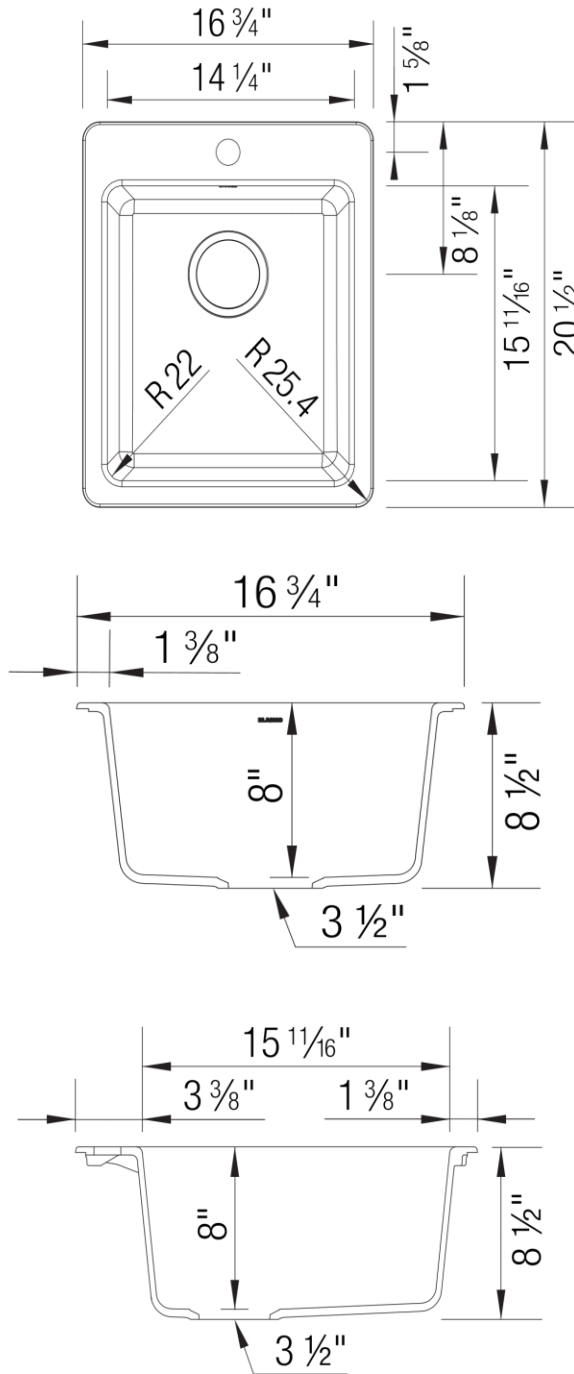

SILGRANIT®

Single Bowl Dual Mount Bar Sink

Product Specifications

LUXART®

Contact your sales representative for more information or visit our website at luxartcollection.com