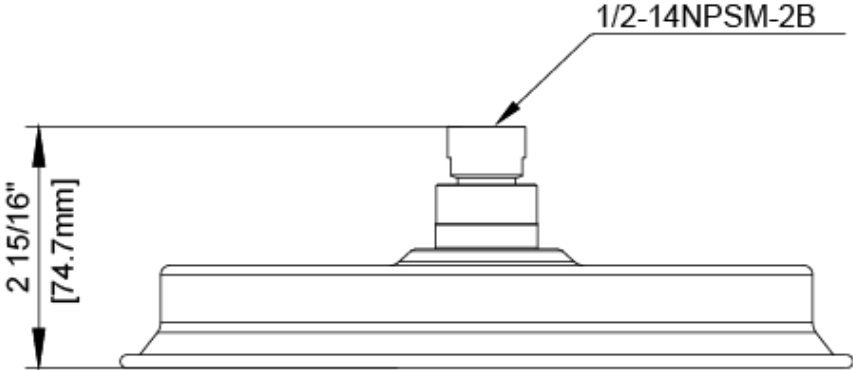

9" Shower Head

Pomme de douche de 9 po
Ducha de 9"

LUXART®

Product Specifications

Rain Cloud

LSHRC9RD-CP
LSHRC9RD-BN
LSHRC9RD-ORB
LSHRC9RD-BLM

FEATURES

- Brass Ball Joint
- 1/2"-14 NPSM Connection
- Self Cleaning Rubber Jets
- Single Function Spray
- Max Flow Rate: 1.8 GPM Max @ 80 PSI
- 100% Factory Tested

Contact your sales representative for more information or visit our website at luxartcollection.com

9" Shower Head

Pomme de douche de 9 po
Ducha de 9"

Product Specifications

Contact your sales representative for more information or visit our website at luxartcollection.com