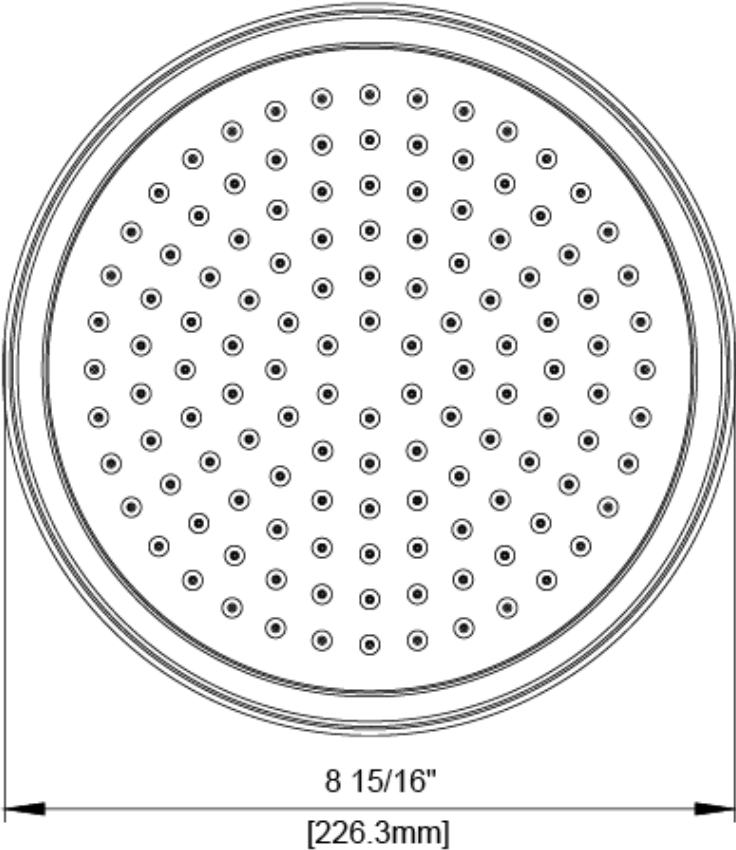

9" Shower Head

Pomme de douche de 9 po
Ducha de 9"

LUXART®

Product Specifications

Rain Cloud

LSHRC9RD-CP
LSHRC9RD-BN
LSHRC9RD-ORB
LSHRC9RD-BLM

FEATURES

- Brass Ball Joint
- 1/2"-14 NPSM Connection
- Self Cleaning Rubber Jets
- Single Function Spray
- Max Flow Rate: 1.8 GPM Max @ 80 PSI
- 100% Factory Tested

CARACTÉRISTIQUES

- Rotule en laiton
- Raccord NPSM 1/2 po-14
- Pointes en caoutchouc autonettoyante
- Jet à fonction unique
- Débit maximum: 1,8 gal/min à 80 lb/po²
- Essayé en usine à 100 %

CARACTERÍSTICAS

Contact your sales representative for more information or visit our website at luxartcollection.com

9" Shower Head

Pomme de douche de 9 po
Ducha de 9"

Product Specifications

Contact your sales representative for more information or visit our website at luxartcollection.com