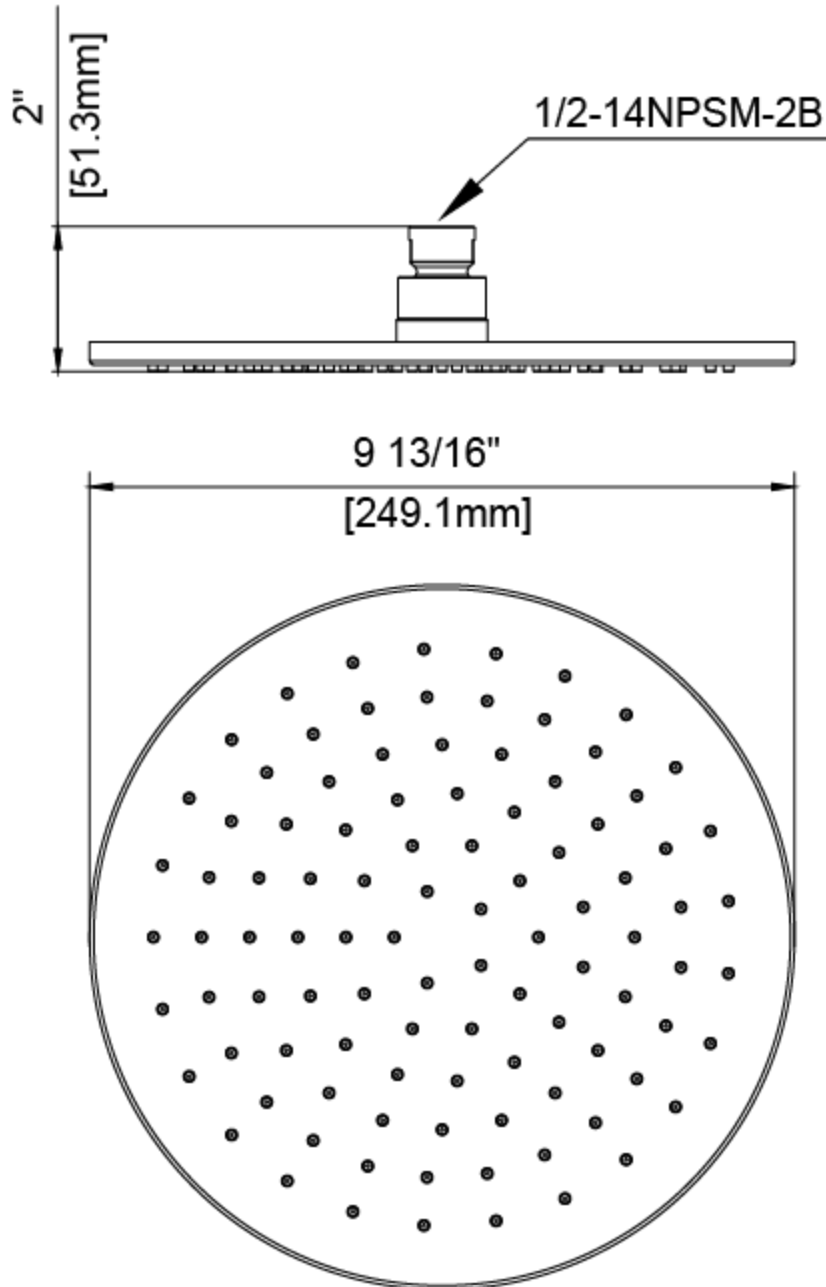

10" Shower Head

Pomme de douche de 10 po
Ducha de 10"

LUXART®

Product Specifications

LUXART®
EDGE®

LSHE1F10RD-CP
LSHE1F10RD-BN
LSHE1F10RD-BLM
LSHE1F10RD-PBB

FEATURES

- Brass Ball Joint
- 1/2"-14 NPSM Connection
- Self Cleaning Rubber Jets
- Single Function Spray
- Max Flow Rate: 1.8 GPM Max @ 80 PSI
- 100% Factory Tested

CARACTÉRISTIQUES

- Rotule en laiton
- Raccord NPSM 1/2 po-14
- Pointes en caoutchouc autonettoyante
- Jet à fonction unique
- Débit maximum: 1,8 gal/min à 80 lb/po²
- Essayé en usine à 100 %

CARACTERÍSTICAS

Contact your sales representative for more information or visit our website at luxartcollection.com

10" Shower Head

Pomme de douche de 10 po
Ducha de 10"

LUXART®

Product Specifications

Contact your sales representative for more information or visit our website at luxartcollection.com