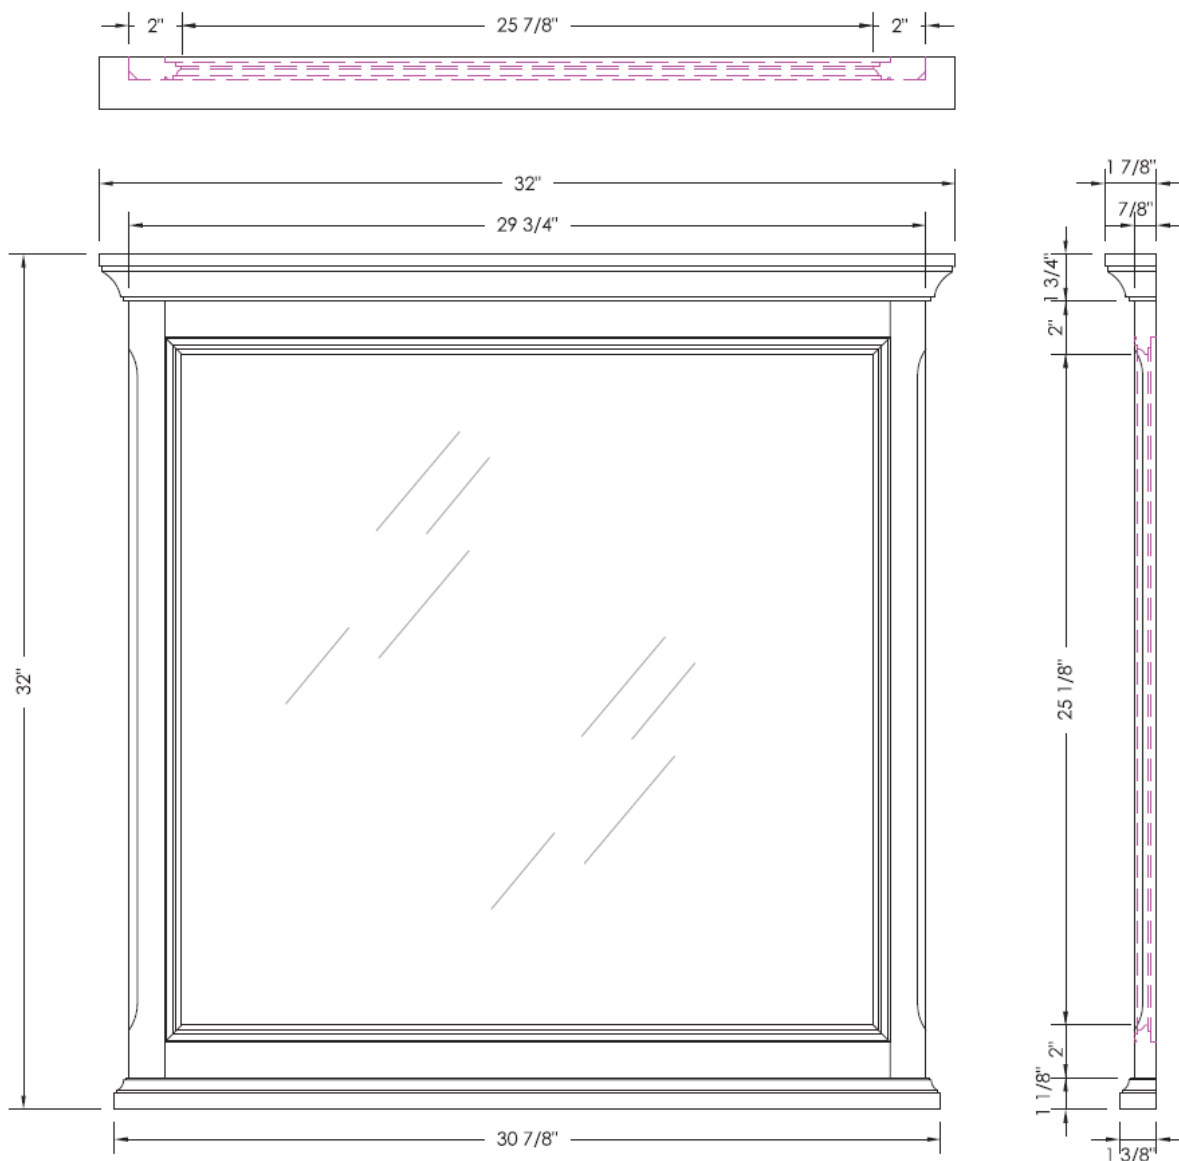

LUXART.

andressa®

Vintage Mirror

LXMIRVIN3232-VG

EBGM3232

Need Help? If you have any questions or concerns, please email: customerservice@luxartcollection.com.
Por favor. Si tiene alguna pregunta o duda, envíe un correo electrónico: customerservice@luxartcollection.com