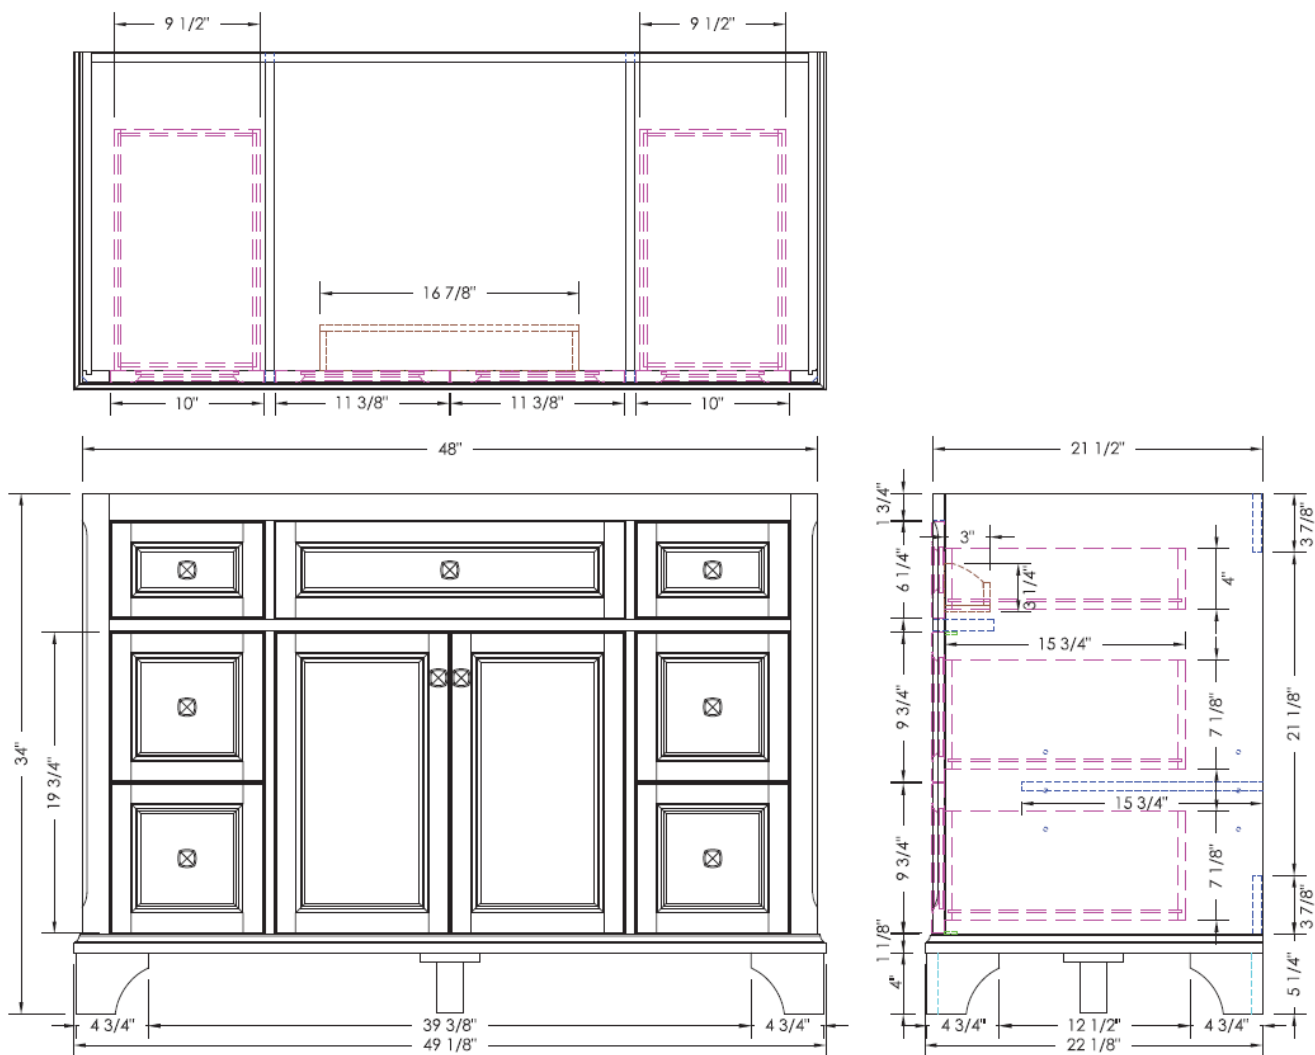

LUXART.

andressa®

Vintage Vanity

LXVBVIN4822

EBGV4822D

Need Help? If you have any questions or concerns, please email: customerservice@luxartcollection.com.
Por favor. Si tiene alguna pregunta o duda, envíe un correo electrónico: customerservice@luxartcollection.com